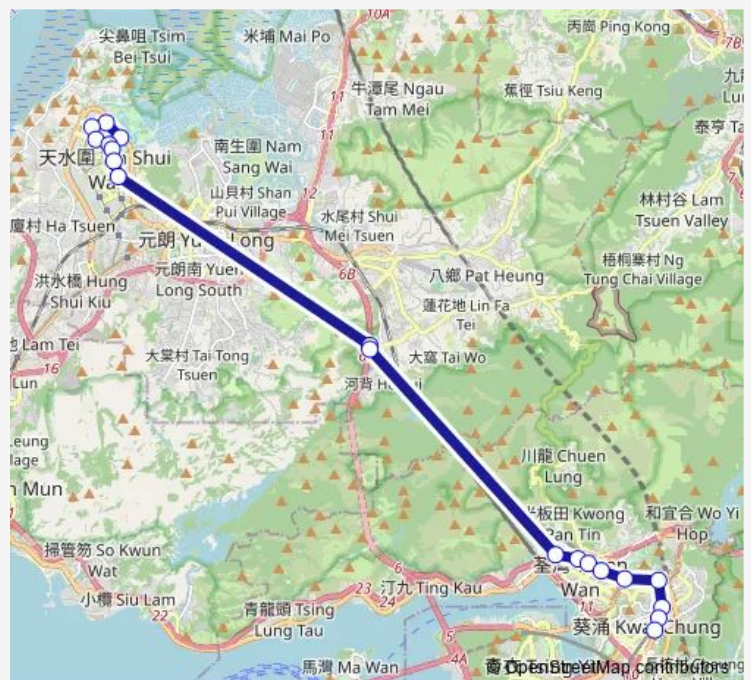

[Ctb] TAI LAM Tunnel Toll Plaza[[Kmb] TAI LAM Tunnel Bbi][Lwb] TAI LAM Tunnel Bbi

[Kmb] Tsuen King Circuit Flyover

### Route schedule

[Kmb] Wetland Park Road[[Lrtfeeder] Wetland Park Road][Lwb] Wetland Park Road — [Kmb] Kwai Fong Estate

Monday	06:35-08:15
Tuesday	06:35-08:15
Wednesday	06:35-08:15
Thursday	06:35-08:15
Friday	06:35-08:15
Saturday	06:35-08:15
Sunday	—

### Route info

Direction: [Kmb] Wetland Park Road[[Lrtfeeder] Wetland Park Road][Lwb] Wetland Park Road

Stops: 19

Trip Duration: 0 hour 52 min

[Kmb] Discovery Park[[Lwb] Discovery Park[[Xb] Tsuen  
WAN Castle Peak Road NO. 388