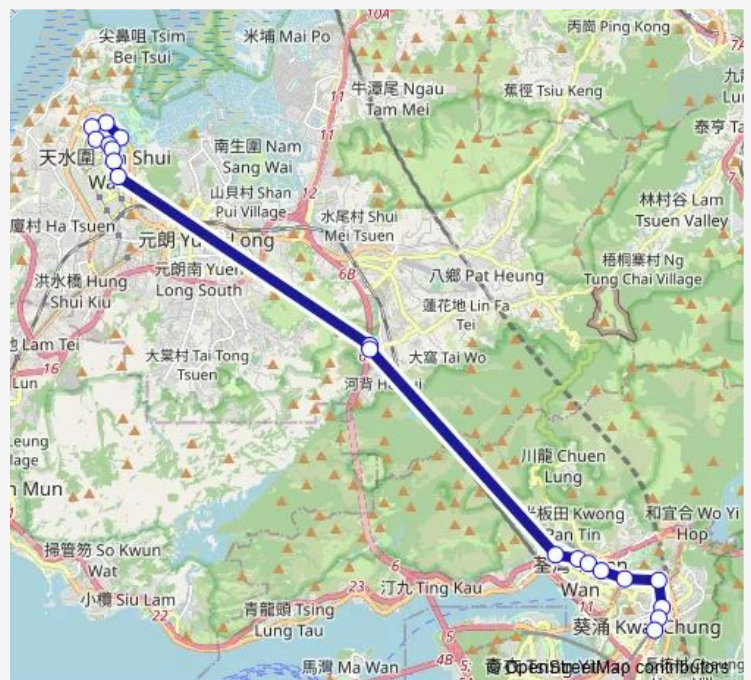

[Kmb] TAI LAM Tunnel Bbi

[Ctb] TAI LAM Tunnel Toll Plaza[[Kmb] TAI LAM Tunnel Bbi][Lwb] TAI LAM Tunnel Bbi

[Kmb] Tsuen King Circuit Flyover

Route schedule

[Kmb] Wetland Park Road[[Lrtfeeder] Wetland Park Road][Lwb] Wetland Park Road — [Kmb] Kwai Fong Estate

Monday	06:35-08:15
Tuesday	06:35-08:15
Wednesday	06:35-08:15
Thursday	06:35-08:15
Friday	06:35-08:15
Saturday	06:35-08:15
Sunday	—

Route info

Direction: [Kmb] Wetland Park Road[[Lrtfeeder] Wetland Park Road][Lwb] Wetland Park Road

Stops: 19

Trip Duration: 0 hour 55 min

[Kmb] Discovery Park[[Lwb] Discovery Park[[Xb] Tsuen
WAN Castle Peak Road NO. 388

[Kmb] Tsuen WAN Station

[Kmb] Chung ON Street Tsuen Wan[[Lwb] Chung ON
Street Tsuen Wan