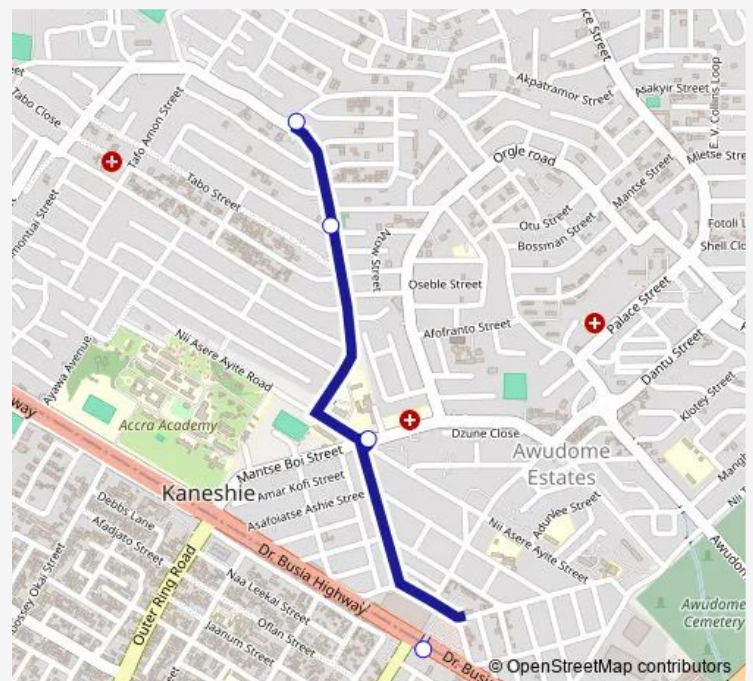

Bus 269A Kaneshie Mkt Cmplx to Bubiashie Station

[Go to website](#)**Direction**

Terminal Kaneshie Mkt Cmplx — Terminal Bubiashie Station

4 stops

[Open route schedule](#)

Terminal Kaneshie Mkt Cmplx

Bubuashie Roundabout

Friday 12:49

Saturday 12:49

Sunday 12:49

Route info

Direction: Terminal Kaneshie Mkt Cmplx

Stops: 4

Trip Duration: 0 hour 18 min

■ 269A — Kaneshie Mkt Cmplx to Bubiashie Station

269A Bus time schedules and route maps are available in an offline PDF at busmaps.com. Use the busmaps.com website to see live bus times, train schedule or subway schedule, and step-by-step directions for all public transit in Accra