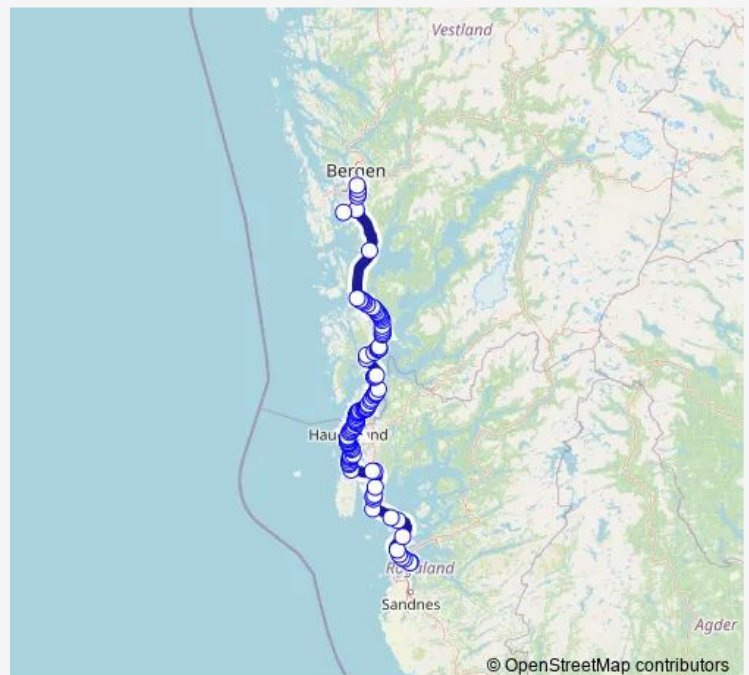

### Route schedule

Stavanger bussterminal — Bergen lufthavn

Monday 05:20-21:45

Tuesday 05:20-21:45

Wednesday 05:20-21:45

Thursday 05:20-21:45

Friday 05:20-21:45

Saturday 07:45-18:15

### Route info

Direction: Stavanger bussterminal

Stops: 102

Trip Duration: 5 hour 45 min

■ Nw400 — Kystbussen

Bøtoppen

Nordbø

Oasen storsenter