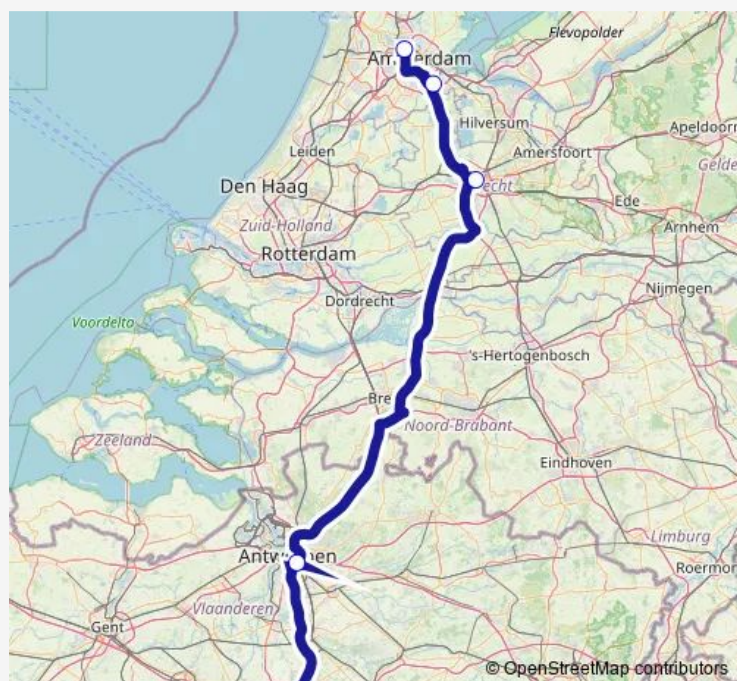

### Direction

Brussels-North train station — Amsterdam Sloterdijk

6 stops

[Open route schedule](#)

Brussels-North train station

Brussels Zaventem Airport

Antwerp (Berchem)

Utrecht Central Station

### Route schedule

Brussels-North train station — Amsterdam Sloterdijk

|           |             |
|-----------|-------------|
| Monday    | 11:20-12:20 |
| Tuesday   | 12:20       |
| Wednesday | 12:20       |
| Thursday  | 12:20       |
| Friday    | 12:20       |
| Saturday  | 12:20       |
| Sunday    | 11:20-12:20 |

### Route info

Direction: Brussels-North train station

Stops: 6

Trip Duration: 4 hour 10 min

## Direction

Amsterdam Sloterdijk — Brussels-North train station

6 stops

[Open route schedule](#)

Amsterdam Sloterdijk

Amsterdam Bijlmer Arena

Utrecht Central Station

Antwerp (Berchem)