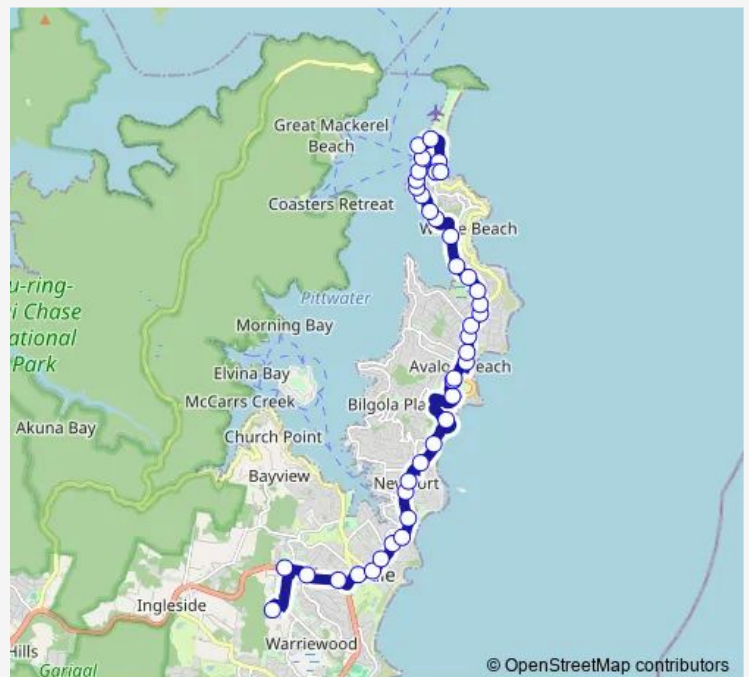

School Bus 651n Mater Maria Warriewood to Palm Beach

[Go to website](#)

**Direction**

Mater Maria College — Ocean PI At Ocean Rd

40 stops

[Open route schedule](#)

- Mater Maria College
- Mona Vale General Cemetery, Mona Vale Rd
- Mona Vale Rd Opp Pittwater Memorial Bowling Club
- Mona Vale Rd Before Bungan St
- Mona Vale B-Line, Barrenjoey Rd
- Barrenjoey Rd After Darley St
- Barrenjoey Rd At Bassett St
- Barrenjoey Rd At Waterview St
- Barrenjoey Rd After Phillip Rd
- Barrenjoey Rd Opp Karloo Pde
- Barrenjoey Rd After Beaconsfield St
- Barrenjoey Rd Before Gladstone St
- Barrenjoey Rd Before Robertson Rd
- Barrenjoey Rd At Neptune Rd
- Barrenjoey Rd After The Serpentine
- Old Barrenjoey Rd Before Dress Circle Rd
- Avalon Public School, Old Barrenjoey Rd
- Avalon Public School, Old Barrenjoey Rd
- Barrenjoey Rd After Avalon Pde
- Barrenjoey Rd At Central Rd
- Barrenjoey Rd After Wollstonecraft Av

Route schedule

Mater Maria College — Ocean PI At Ocean Rd

Monday	15:35
Tuesday	15:35
Wednesday	15:35
Thursday	15:35
Friday	15:35
Saturday	—
Sunday	—

Route info

Direction: Mater Maria College

Stops: 40

Trip Duration: 0 hour 34 min

651n — Mater Maria Warriewood to Palm Beach

Barrenjoey Rd After George St

Barrenjoey Rd After North Avalon Rd

Careel Bay Tennis Club, Barrenjoey Rd

Hitchcock Park, Barrenjoey Rd

Careel Bay Ovals, Barrenjoey Rd

Barrenjoey Rd Before Currawong Av

Barrenjoey Rd Opp Surf Rd

965 Barrenjoey Rd

981 Barrenjoey Rd

Barrenjoey Rd At Iluka Rd

Barrenjoey Rd At Nabilla Rd

Club Palm Beach, Barrenjoey Rd

Barrenjoey Rd After Illuka Rd