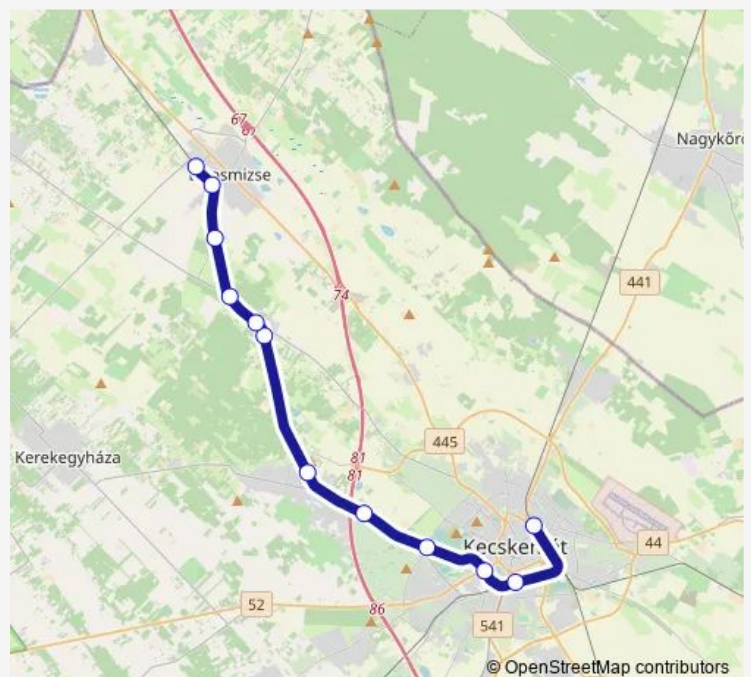

Route schedule

Kecskemét — Lajosmizse

Monday 06:06-14:04

Tuesday 06:06-14:04

Wednesday 06:17

Thursday 06:06-14:04

Friday 06:06-14:04

Saturday 06:06-14:04

Sunday 06:06-14:04

Route info

Direction: Kecskemét

Stops: 12

Trip Duration: 0 hour 35 min

Direction

Kecskemét — Lajosmizse

12 stops

Tuesday 14:50

Wednesday 14:50

Thursday 14:50

Friday 14:50

Saturday 14:50

Sunday —

Route info

Direction: Kecskemét