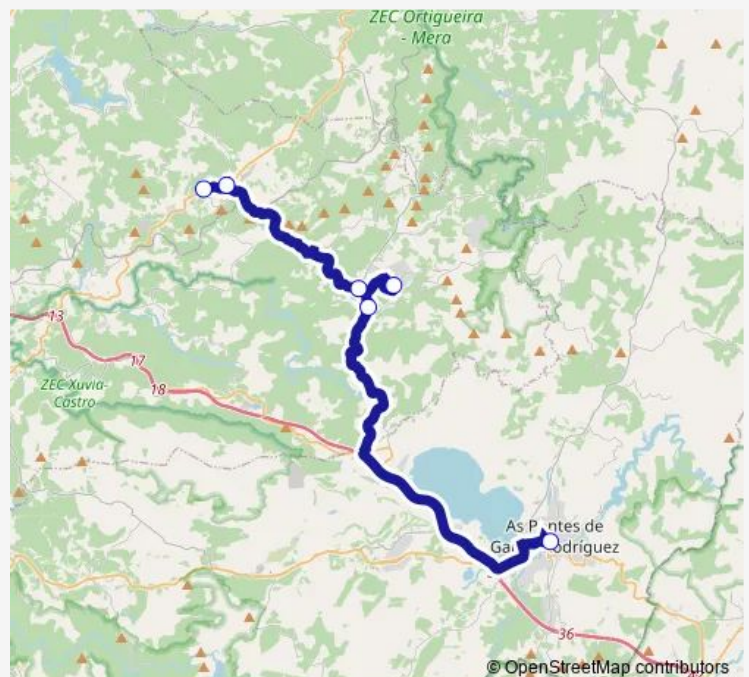

Thursday —

Friday 12:15

Saturday —

Sunday —

Route info

Direction: As Pontes

Stops: 6

Trip Duration: 0 hour 40 min

■ XG872002 — Moeche-SAN Ramón-AS Pontes

Direction

Ceip DE SAN Ramón — As Pontes

6 stops

[Open route schedule](#)

Ceip DE SAN Ramón

Balocos - Moeche

Somozas