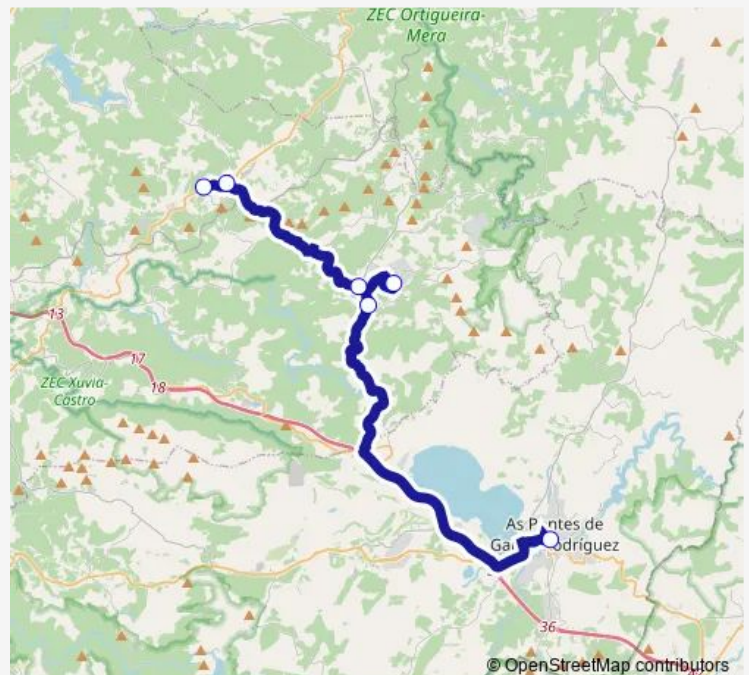

Thursday 12:15

Friday 12:15

Saturday —

Sunday —

**Route info**

Direction: As Pontes

Stops: 6

Trip Duration: 0 hour 40 min

■ Xg872002 — Moeche-SAN Ramón-AS Pontes

**Direction**

Ceip DE SAN Ramón — As Pontes

6 stops

[Open route schedule](#)

Ceip DE SAN Ramón

Balocos - Moeche

Somozas

## Route schedule

Ceip DE SAN Ramón — As Pontes

Monday	07:30
Tuesday	07:30
Wednesday	07:30
Thursday	07:30
Friday	07:30
Saturday	—
Sunday	—