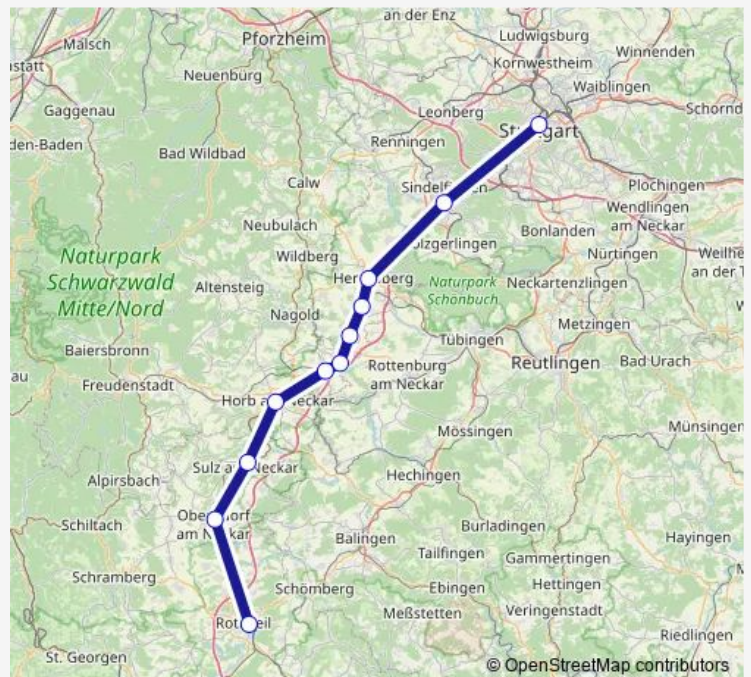

### Direction

Stuttgart Hbf — Rottweil

11 stops

[Open route schedule](#)

Stuttgart Hbf

Böblingen

Herrenberg

Gäufelden

Bondorf(b Herrenberg)

Ergenzingen

Eutingen im Gäu

Horb

Sulz(Neckar)

Oberndorf(Neckar)

Rottweil

### Route schedule

Stuttgart Hbf — Rottweil

Monday 23:48

Tuesday 23:48

Wednesday 23:48

Thursday 23:48

Friday —

Saturday —

### Route info

Direction: Stuttgart Hbf

Stops: 11

Trip Duration: 1 hour 26 min

IC 2287 Rail time schedules and route maps are available in an offline PDF at [busmaps.com](https://busmaps.com). Use the [busmaps.com](https://busmaps.com) website to see live bus times, train schedule or subway schedule, and step-by-step directions for all public transit in Tuebingen