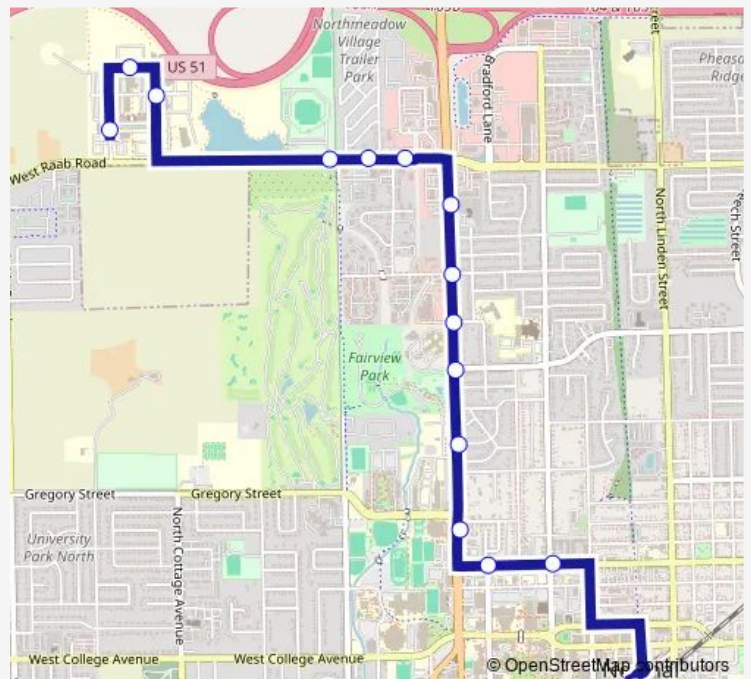

### Direction

undefined — undefined

0 stops

[Open route schedule](#)

### Route schedule

undefined — undefined

Monday 07:45-17:15

Tuesday 07:45-17:15

Wednesday 07:45-17:15

Thursday 07:45-24:00

Friday 07:45-02:30<sup>+1</sup>

Saturday 22:30-02:30<sup>+1</sup>

### Route info

Direction:

Stops: 0

Trip Duration: — min

YW(Seasonal)

**Direction**

Uptown Station — HCC Student Commong Bldg

15 stops

[Open route schedule](#)

Uptown Station

Willow St &amp; School St

Willow St &amp; University St

Main St &amp; Bowles St

Main St &amp; Manchester Rd

Main St &amp; Summit St

Main St &amp; Fairview St