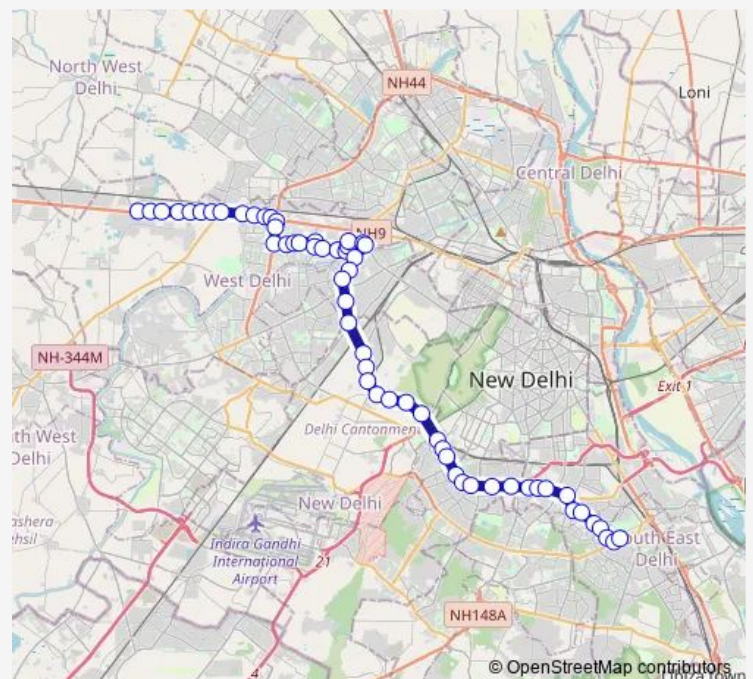

### Route schedule

Mundka Village (Metro Station) — Nehru Place Terminal

Monday 14:30-15:55

Tuesday 14:30-15:55

Wednesday 14:30-15:55

Thursday 14:30-15:55

Friday 14:30-15:55

Saturday 14:30-15:55

### Route info

Direction: Mundka Village (Metro Station)

Stops: 58

Trip Duration: 2 hour 15 min

567adown

Punjabi Bagh Extension

Punjabi Bagh Market

Syndicate Bank