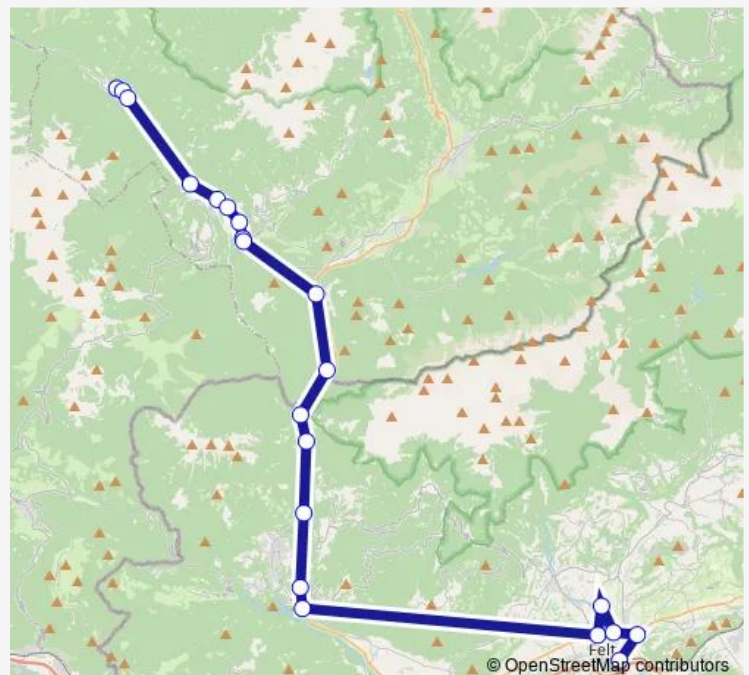

Port

Val Rosna

Ponte Oltra

Fontane di Lamon

Ponte Serra

Feltre. Via Rizzarda Civ. 16

Feltre. Boscariz

Feltre. Ospedale

Feltre. Pasquer

Feltre. Staz. Fs

Route schedule

Caoria — Feltre. Staz. Fs

Monday	06:35
Tuesday	06:35
Wednesday	06:35
Thursday	06:35
Friday	06:35
Saturday	06:35
Sunday	—

Route info

Direction: Caoria

Stops: 21

Trip Duration: 1 hour 7 min

■ B507 — Caoria-Canal S.Bovo-Feltre

BusMaps

Direction

Feltre-Staz. Fs — Caoria

19 stops

[Open route schedule](#)

Feltre-Staz. Fs

Caoria. Ponte Valsorda

Caoria

Route schedule

Feltre-Staz. Fs — Caoria

Monday	13:15
Tuesday	13:15
Wednesday	13:15
Thursday	13:15
Friday	13:15
Saturday	13:15
Sunday	—

Route info

Direction: Feltre-Staz. Fs

Stops: 19