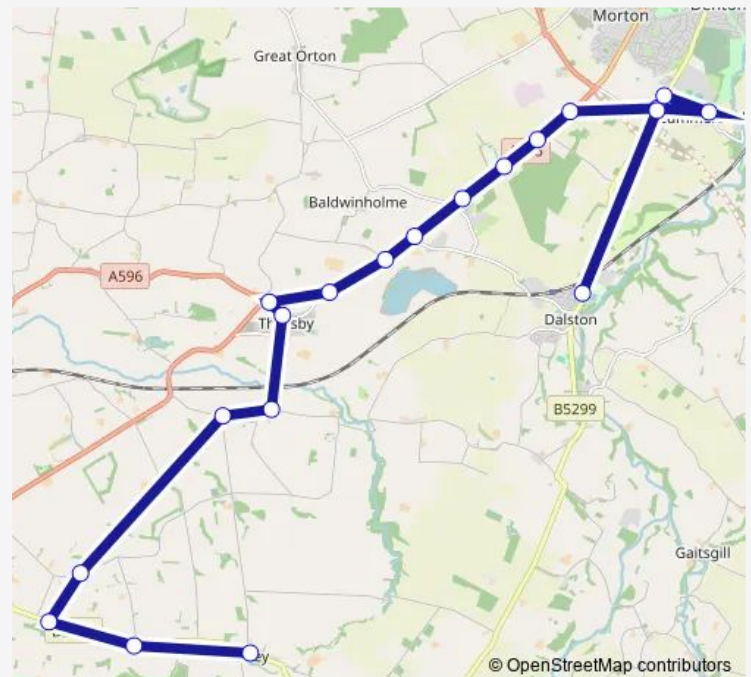

Clover Fields

Caldew School

Route schedule

Town End — Caldew School

Monday 07:41

Tuesday 07:41

Wednesday 07:41

Thursday 07:41

Friday 07:41

Saturday —

Sunday —

Route info

Direction: Town End

Stops: 20

Trip Duration: 0 hour 58 min

■ S93 — Rosley - Caldew School

Direction

Caldew School — Town End

17 stops

[Open route schedule](#)

Caldew School

Cummersdale School

Cummersdale Grange

Clover Fields

Fairfield

Stonehouse Park

The Royal Oak

Brackenthwaite Gardens

Town End

Route schedule

Caldew School — Town End

Monday 15:15