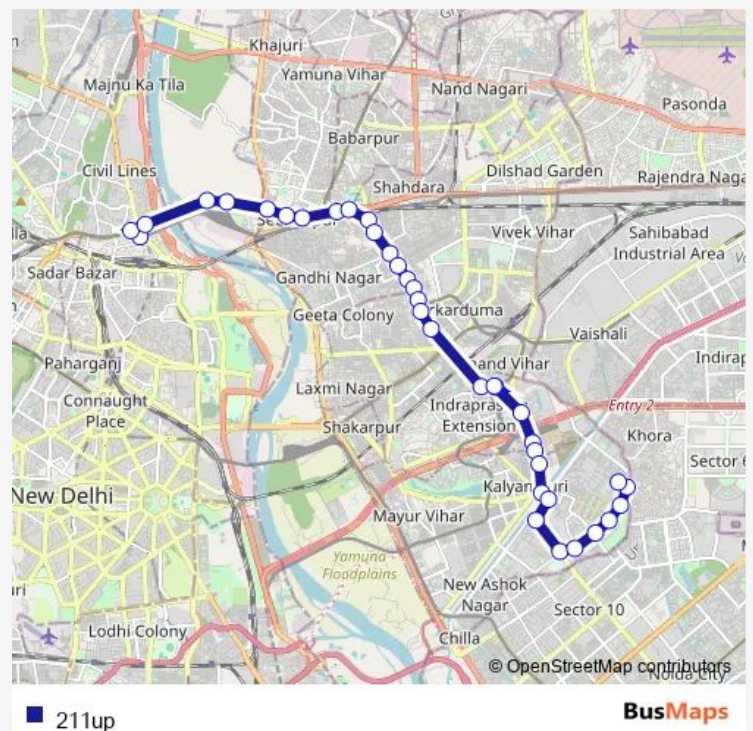

### Route schedule

Isbt Kashmere Gate Terminal — Mayur Vihar Ph III Paper Market

Monday 06:50-22:35

Tuesday 06:50-22:35

Wednesday 06:50-22:35

Thursday 06:50-22:35

Friday 06:50-22:35

Saturday 06:50-22:35

### Route info

Direction: Isbt Kashmere Gate Terminal

Stops: 36

Trip Duration: 1 hour 11 min

Hassanpur Village

SFS Quarter Gazipur

National Highway 24 Crossing

Gazi Pur DDA Flats