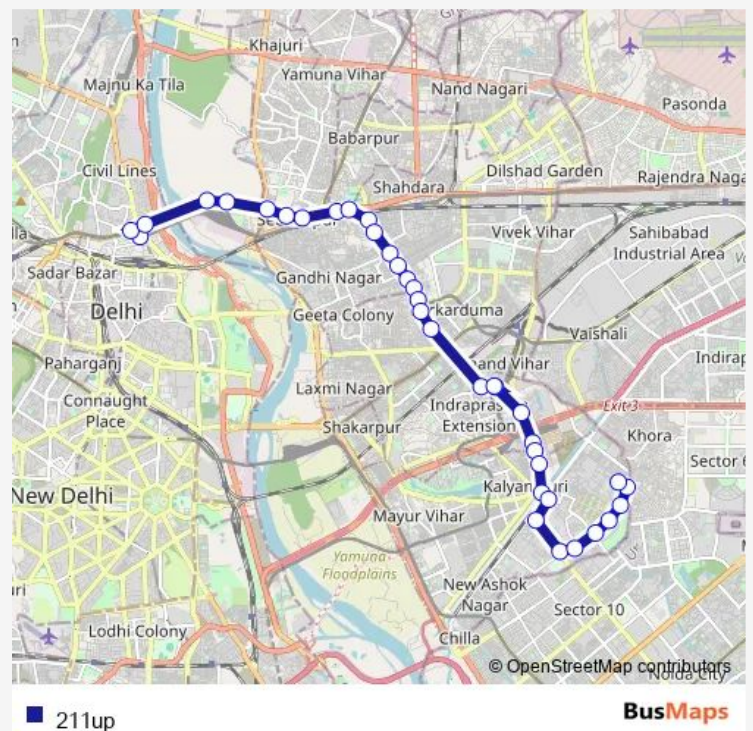

Thursday 06:50-22:35

Friday 06:50-22:35

Saturday 06:50-22:35

Sunday 06:50-22:35

Route info

Direction: Isbt Kashmere Gate Terminal

Stops: 36

Trip Duration: 1 hour 11 min