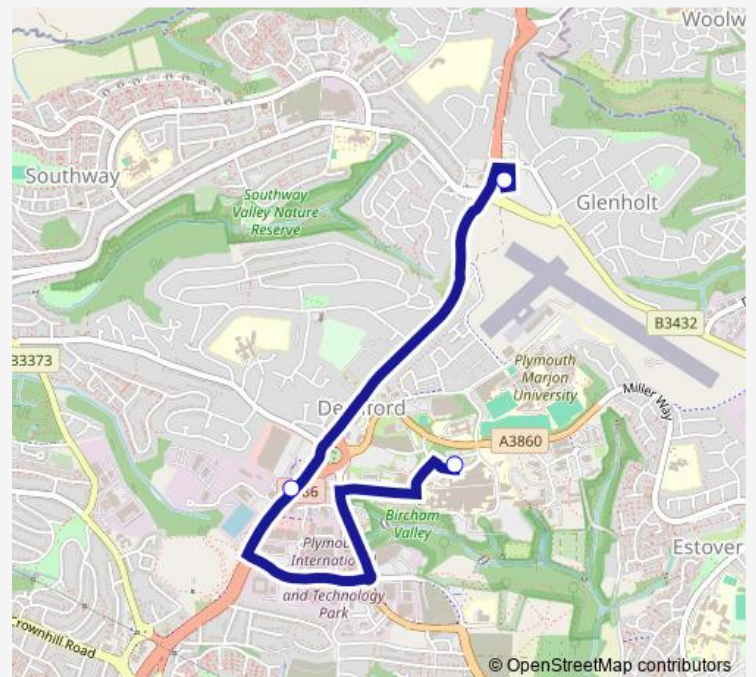

Bus Dh1

[Go to website](#)

Direction

Derriford Hospital — The George P&R

3 stops

[Open route schedule](#)

Derriford Hospital

Windsor House

The George P&R

Route schedule

Derriford Hospital — The George P&R

Monday	19:30-02:15 ⁺¹
Tuesday	03:00-02:15 ⁺¹
Wednesday	03:00-02:15 ⁺¹
Thursday	03:00-02:15 ⁺¹
Friday	03:00-02:15 ⁺¹
Saturday	03:00
Sunday	—

Route info

Direction: Derriford Hospital

Stops: 3

Trip Duration: 0 hour 18 min

■ Dh1

Dh1 Bus time schedules and route maps are available in an offline PDF at busmaps.com. Use the busmaps.com website to see live bus times, train schedule or subway schedule, and step-by-step directions for all public transit in Plymouth