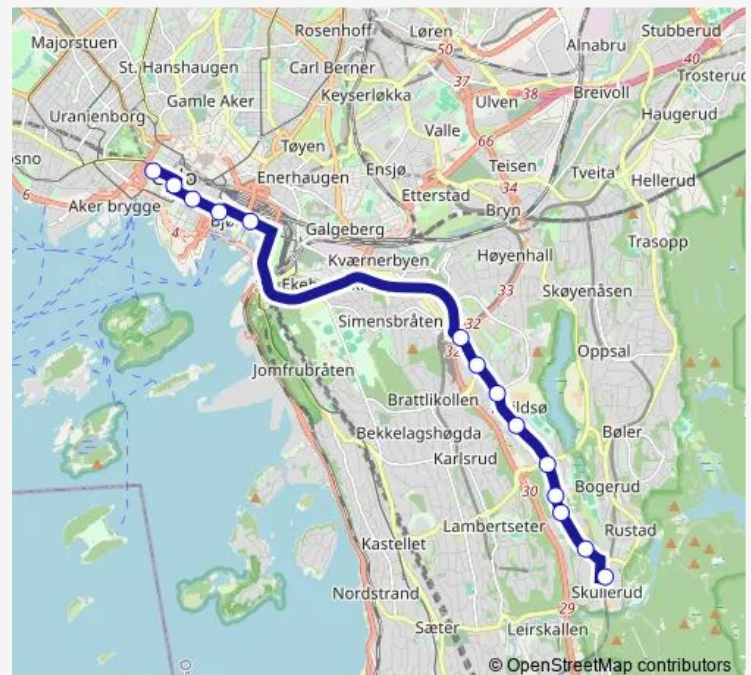

Wednesday 06:33-08:48

Thursday 06:33-08:48

Friday 06:33-08:48

Saturday —

Sunday —

Route info

Direction: Skullerud

Stops: 14

Trip Duration: 0 hour 27 min

70E — Nationaltheatret - Skullerud

Direction

Nationaltheatret — Skullerud

14 stops

[Open route schedule](#)

Nationaltheatret

Wessels plass

Wednesday 14:52-17:52

Thursday 14:52-17:52

Friday 14:52-17:52

Saturday —

Sunday —

Route info

Direction: Nationaltheatret

Stops: 14