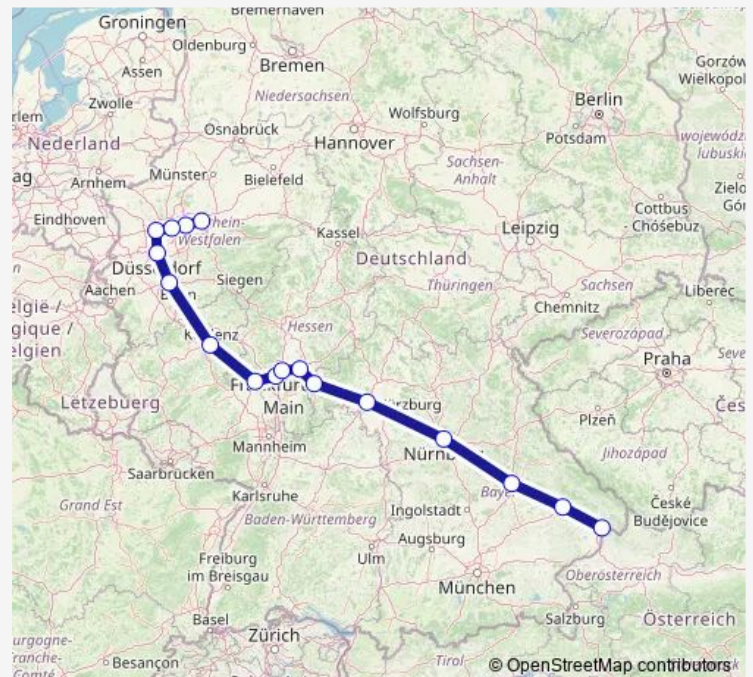

High Speed Rail Service 39

[Go to website](#)

Direction

Dortmund Hbf — München Hbf

14 stops

[Open route schedule](#)

Dortmund Hbf

Hagen Hbf

Wuppertal Hbf

Solingen Hbf

Köln Messe/Deutz Bf

Koblenz Hauptbahnhof

Mainz, Hauptbahnhof

Frankfurt (Main) Flughafen Fernbahnhof

Frankfurt (Main) Hauptbahnhof

Hanau Hauptbahnhof

Würzburg Hbf

Nürnberg Hbf

Ingolstadt Hbf

München Hbf

Route schedule

Dortmund Hbf — München Hbf

Monday 05:50-06:36

Tuesday 05:50-06:36

Wednesday 05:50-06:36

Thursday 05:50-06:36

Friday 05:50-06:36

Saturday 05:50-06:36

Sunday 05:50-06:36

Route info

Direction: Dortmund Hbf

Stops: 14

Trip Duration: 7 hour 7 min