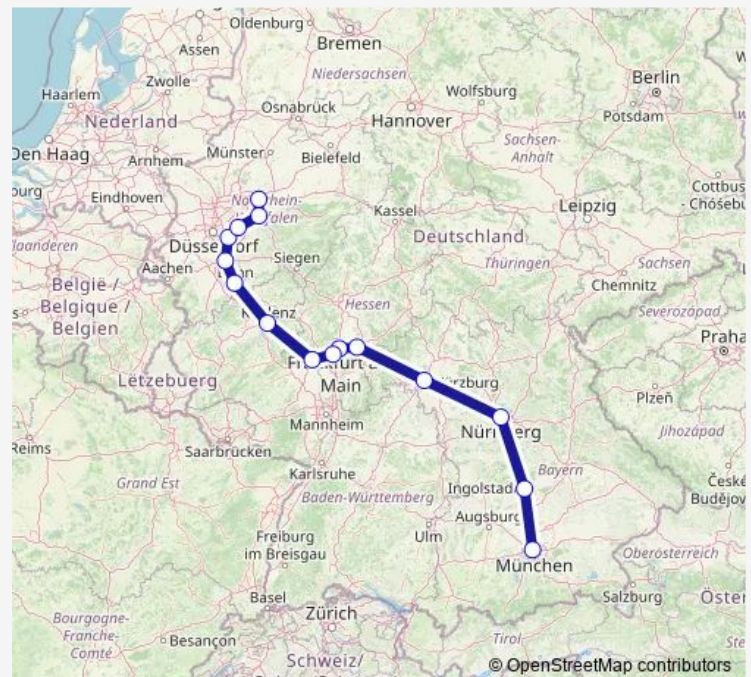

Rail 39

[Go to website](#)

Direction

Köln Hbf — Hamburg-Altona

6 stops

[Open route schedule](#)

Köln Hbf

Düsseldorf Hbf

Duisburg Hbf

Essen Hbf

Hamburg Hbf

Hamburg-Altona

Route schedule

Köln Hbf — Hamburg-Altona

Monday —

Tuesday 06:15

Wednesday 06:15

Thursday 06:15

Friday —

Saturday —

Sunday —

Route info

Direction: Köln Hbf

Stops: 6

Trip Duration: 3 hour 49 min