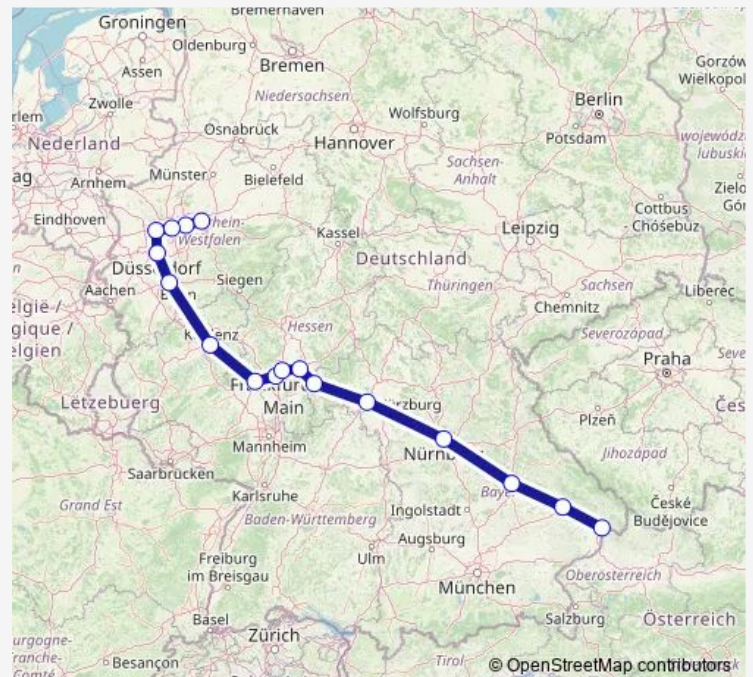

Saturday 06:36

Sunday —

Route info

Direction: Dortmund Hbf

Stops: 11

Trip Duration: 7 hour 31 min

Direction

Köln Hbf — Hamburg-Altona

6 stops

[Open route schedule](#)

Köln Hbf

Düsseldorf Hbf

Duisburg Hbf

Essen Hbf

Hamburg Hbf

Hamburg-Altona