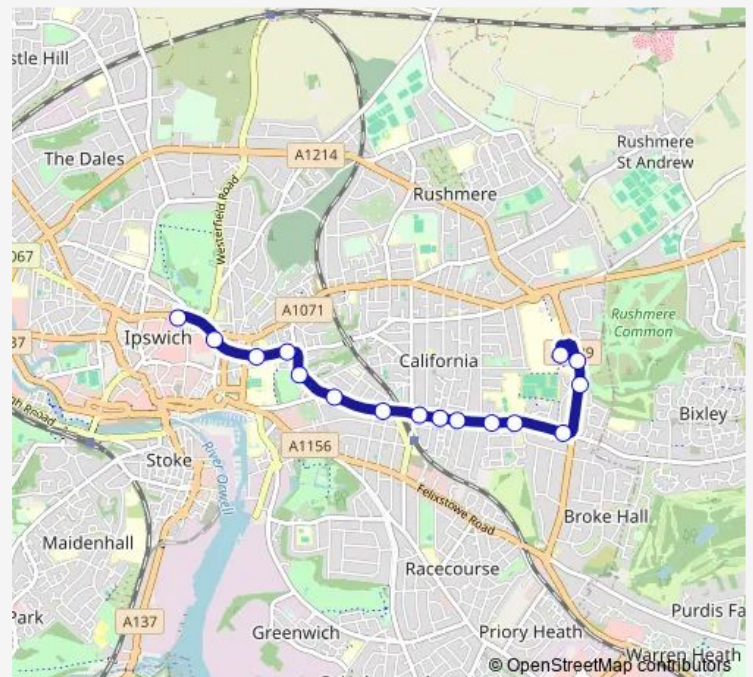

Back Hamlet

Wellesley Road

Fuschia Lane

The Railway

Orwell Road

Camden Road

St Clements Hospital

Chilton Road

### Route schedule

Tower Ramparts Bus Station — Ipswich Hospital

Monday 06:00-18:25

Tuesday 06:00-18:25

Wednesday 06:00-18:25

Thursday 06:00-18:25

Friday 06:00-18:25

Saturday 06:00-18:15

### Route info

Direction: Tower Ramparts Bus Station

Stops: 15

Trip Duration: 0 hour 12 min

■ 5|Foxhall Five

**Direction**

Ipswich Hospital — Tower Ramparts Bus Station

16 stops

## Route schedule

Ipswich Hospital — Tower Ramparts Bus Station

Monday	06:14-18:50
Tuesday	06:14-18:50
Wednesday	06:14-18:50
Thursday	06:14-18:50
Friday	06:14-18:50
Saturday	06:14-18:35
Sunday	08:18-19:14