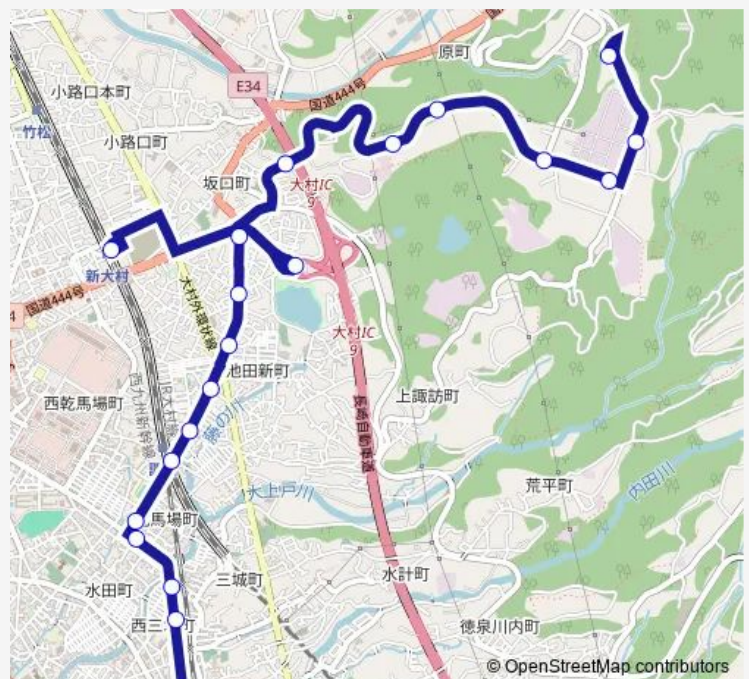

Thursday —

Friday —

Saturday 08:41-17:41

Sunday 08:41-17:41

Route info

Direction: 三彩の里上り

Stops: 21

Trip Duration: 0 hour 24 min