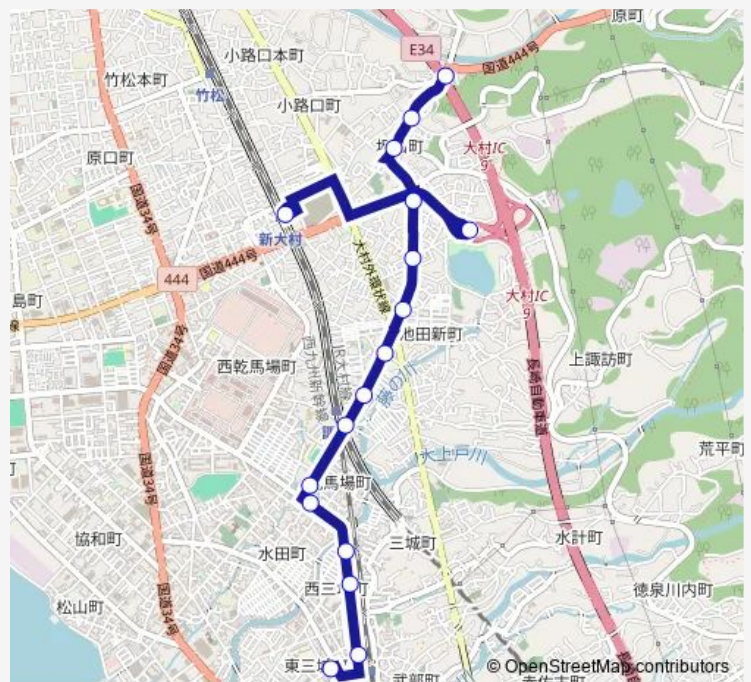

### Route schedule

坂口上り — 大村ターミナル8番のりば

Monday

—

Tuesday

—

Wednesday

—

Thursday

—

Friday

—

Saturday

10:09-15:09

Sunday

10:09-16:09

### Route info

Direction: 坂口上り

Stops: 17

Trip Duration: 0 hour 21 min

■ 3大村ターミナル — 3大村ターミナル大村インター...  
新大村駅・下諏訪

BusMaps

3大村ターミナル Bus time schedules and route maps are available in an offline PDF at [busmaps.com](https://busmaps.com). Use the [busmaps.com](https://busmaps.com) website to see live bus times, train schedule or subway schedule, and step-by-step directions for all public transit in Omura