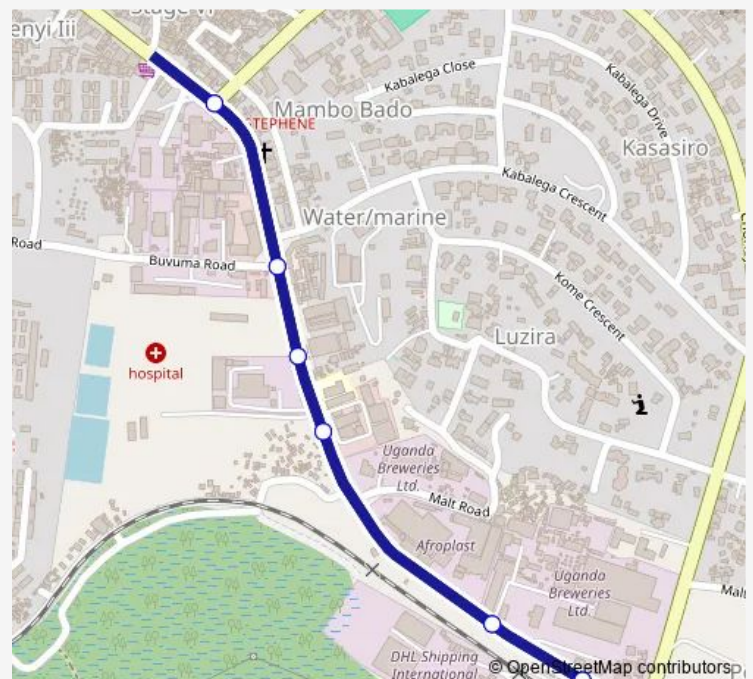

### Route schedule

Luzira Stage — Portbell Taxi Stage

Monday	06:30-19:00
Tuesday	06:30-19:00
Wednesday	06:30-19:00
Thursday	06:30-19:00
Friday	06:30-19:00
Saturday	06:30-19:00
Sunday	06:30-19:00

### Route info

Direction: Luzira Stage

Stops: 6

Trip Duration: 0 hour 5 min

■ Ka172 — Luzira Stage-Port Bell

## Direction

Portbell Taxi Stage — Luzira Stage

6 stops

[Open route schedule](#)

Portbell Taxi Stage

Uganda Breweries Limited

Nile Breweries Depot

Medipoint Industries

## Route schedule

Portbell Taxi Stage — Luzira Stage

Monday	06:30-19:00
Tuesday	06:30-19:00
Wednesday	06:30-19:00
Thursday	06:30-19:00
Friday	06:30-19:00
Saturday	06:30-19:00
Sunday	06:30-19:00