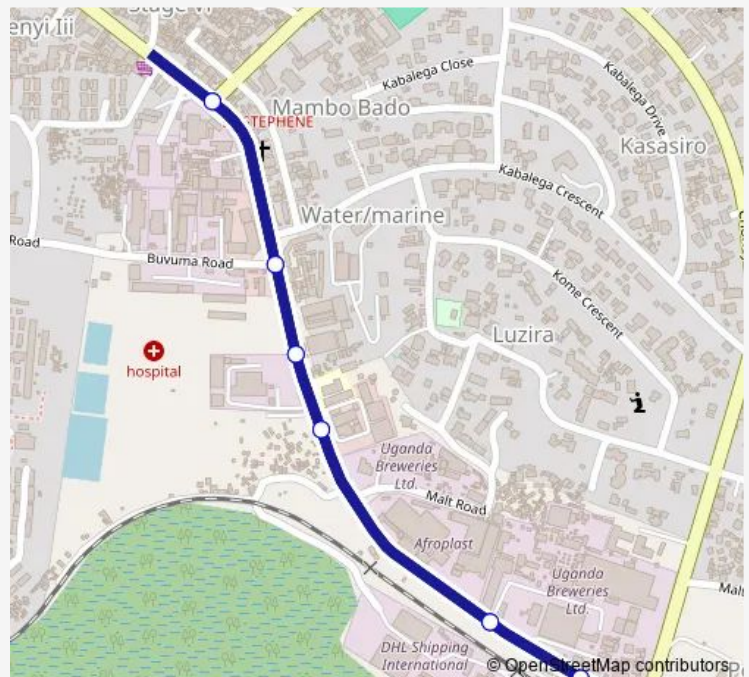

### Direction

Luzira Stage — Portbell Taxi Stage

6 stops

[Open route schedule](#)

Luzira Stage

Ministry of Water And Environment

Medipoint Industries

Nile Breweries Depot

### Route schedule

Luzira Stage — Portbell Taxi Stage

Monday 06:30-19:00

Tuesday 06:30-19:00

Wednesday 06:30-19:00

Thursday 06:30-19:00

Friday 06:30-19:00

Saturday 06:30-19:00

### Route info

Direction: Luzira Stage

Stops: 6

Trip Duration: 0 hour 4 min

KA172 — Luzira Stage-Port Bell

**Direction**

Portbell Taxi Stage — Luzira Stage

6 stops