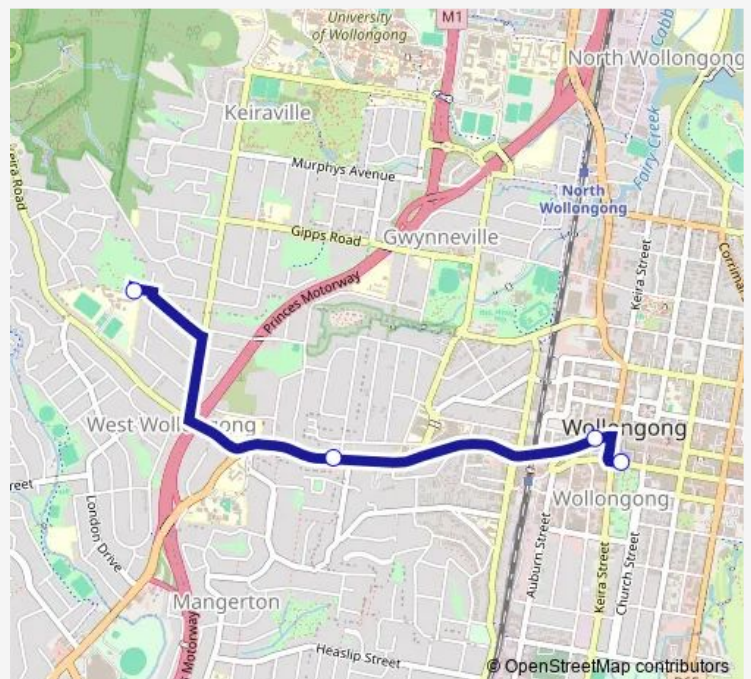

School Bus S089 Edmund Rice College to Wollongong Central Shopping Centre

[Go to website](#)

Direction

Edmund Rice College, School Grounds, Keira Mine Rd —
Wollongong Central, Burelli St, Stand E

4 stops

[Open route schedule](#)

Edmund Rice College, School Grounds, Keira Mine Rd

Crown St At Rosemont St

Crown St Before Keira St

Wollongong Central, Burelli St, Stand E

Route schedule

Edmund Rice College, School Grounds, Keira Mine Rd —
Wollongong Central, Burelli St, Stand E

Monday	15:00
Tuesday	15:00
Wednesday	15:00
Thursday	15:00
Friday	15:00
Saturday	—
Sunday	—

Route info

Direction: Edmund Rice College, School Grounds, Keira Mine Rd

Stops: 4

Trip Duration: 0 hour 15 min

S089 School Bus time schedules and route maps are available in an offline PDF at busmaps.com. Use the busmaps.com website to see live bus times, train schedule or subway schedule, and step-by-step directions for all public transit in Wollongong

The schedule is provided in the local timezone. Times with "(+1)" indicate departures on the next day.

PDF file created on 2025-01-16

2024 BusMaps.com - All Rights Reserved