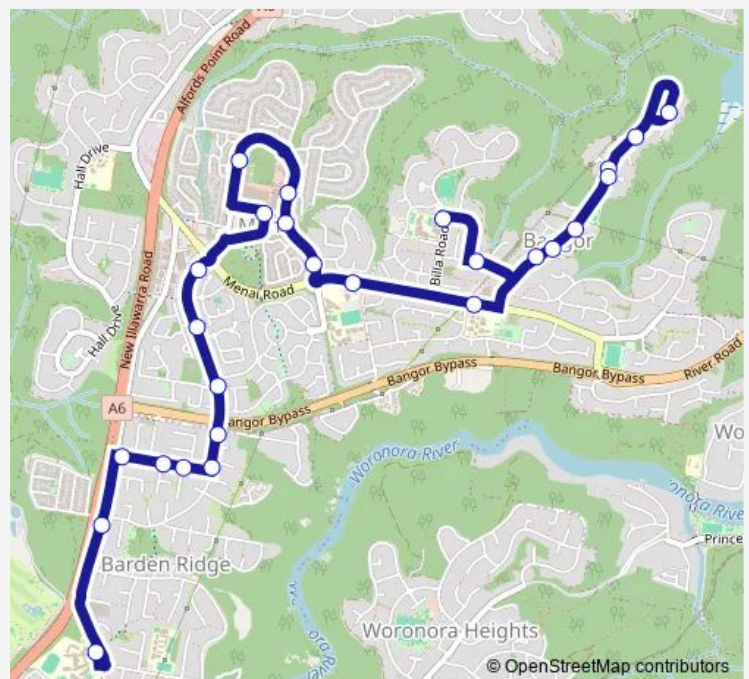

Carter Rd Opp Menai Central Shopping Plaza

Carter Rd Opp Nicolson Cct

Carter Rd Opp Bishop Rd

Australia Rd At Barden Rd

Route schedule

Inaburra School, Billa Rd — Lucas Heights Community School

Monday	07:50
Tuesday	07:50
Wednesday	07:50
Thursday	07:50
Friday	07:50
Saturday	—
Sunday	—

Route info

Direction: Inaburra School, Billa Rd

Stops: 26

Trip Duration: 0 hour 30 min

S089 — Inaburra School to Lucas Heights Community School

Australia Rd Opp Marsden Rd

Marsden Rd At Bella Pl

Marsden Rd At Caley Pl

Marsden Rd At Old Illawarra Rd

Old Illawarra Rd After Australia Rd

Lucas Heights Community School

S089 School Bus time schedules and route maps are available in an offline PDF at busmaps.com. Use the busmaps.com website to see live bus times, train schedule or subway schedule, and step-by-step directions for all public transit in Liverpool