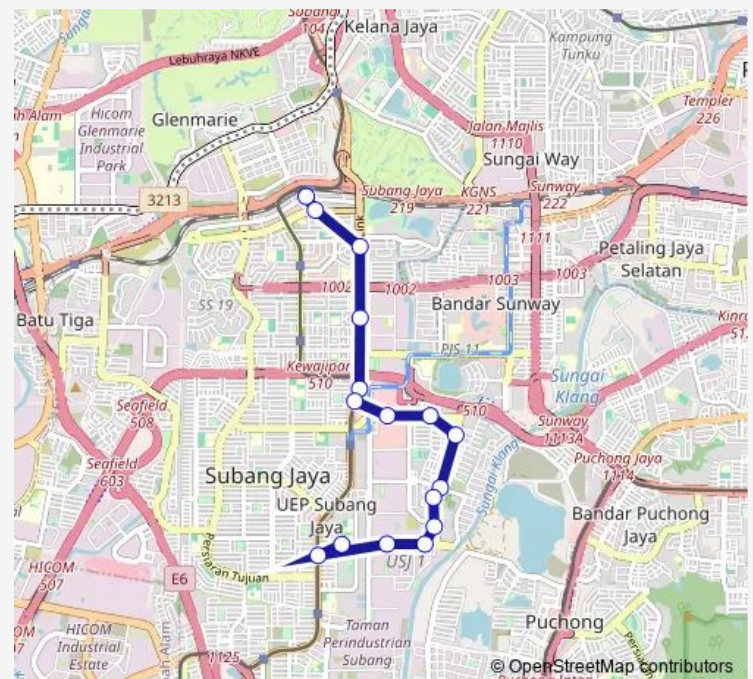

Good Year Court 7, Persiaran Mulia

Route schedule

Stesen KTM Subang Jaya, Jalan SS 16/1 — Good Year Court 7, Persiaran Mulia

Monday	06:00
Tuesday	06:00
Wednesday	06:00
Thursday	06:00
Friday	06:00
Saturday	06:00
Sunday	06:00

Route info

Direction: Stesen KTM Subang Jaya, Jalan SS 16/1

Stops: 16

Trip Duration: 17 hour 0 min

T523 — USJ 8

Direction

Good Year Court 7, Persiaran Mulia — Stesen KTM Subang Jaya, Jalan SS 16/1

25 stops

[Open route schedule](#)

Good Year Court 7, Persiaran Mulia

Tadika U & I, Persiaran Kewajipan

Klinik Gigi Sharm, Jalan Mulia

Good Year Court 9, Jalan Mulia

Sensata, Jalan Subang Indah

Pejabat Urusan SP, Jalan Subang Indah