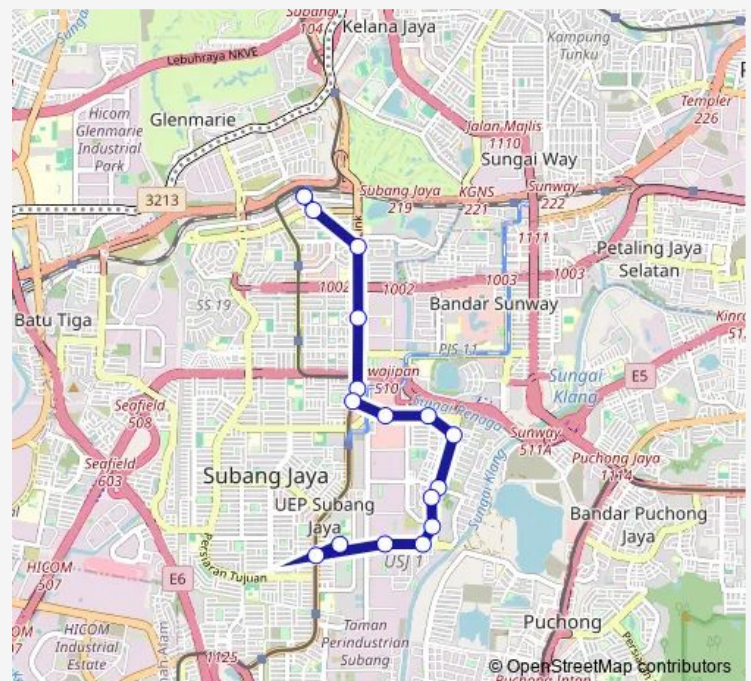

Good Year Court 7, Persiaran Mulia

Route schedule

Stesen KTM Subang Jaya, Jalan SS 16/1 — Good Year Court 7, Persiaran Mulia

Monday	06:00
Tuesday	06:00
Wednesday	06:00
Thursday	06:00
Friday	06:00
Saturday	06:00
Sunday	06:00

Route info

Direction: Stesen KTM Subang Jaya, Jalan SS 16/1

Stops: 16

Trip Duration: 17 hour 0 min

T523 — USJ 8

Direction

Good Year Court 7, Persiaran Mulia — Stesen KTM Subang Jaya, Jalan SS 16/1

25 stops

[Open route schedule](#)

Good Year Court 7, Persiaran Mulia

Tadika U & I, Persiaran Kewajipan

Klinik Gigi Sharm, Jalan Mulia

Good Year Court 9, Jalan Mulia

Sensata, Jalan Subang Indah

Pejabat Urusan SP, Jalan Subang Indah