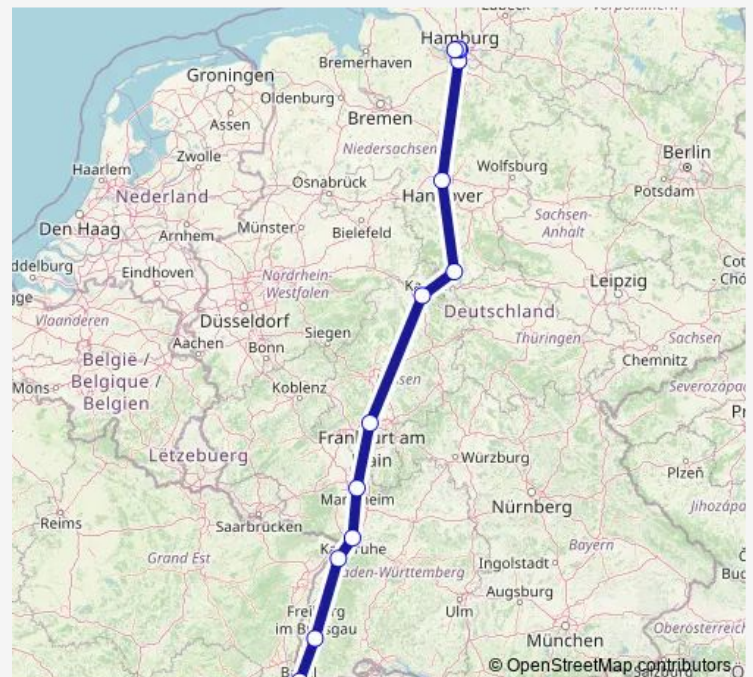

Basel Bad Bf

Freiburg(Breisgau) Hbf

Baden-Baden

Karlsruhe Hbf

Mannheim Hbf

Frankfurt(Main)Hbf

Kassel-Wilhelmshöhe

Göttingen

Hannover Hbf

Hamburg-Harburg

Hamburg Hbf

Hamburg Dammtor

Hamburg-Altona

Route schedule

Zürich Hb — Hamburg-Altona

Monday 06:00

Tuesday 06:00

Wednesday 06:00

Thursday 06:00

Friday 06:00

Saturday 06:00

Sunday 06:00

Route info

Direction: Zürich Hb

Stops: 15

Trip Duration: 8 hour 10 min

ICE 78

ICE 78 Rail time schedules and route maps are available in an offline PDF at busmaps.com. Use the busmaps.com website to see live bus times, train schedule or subway schedule, and step-by-step directions for all public transit in Hamburg