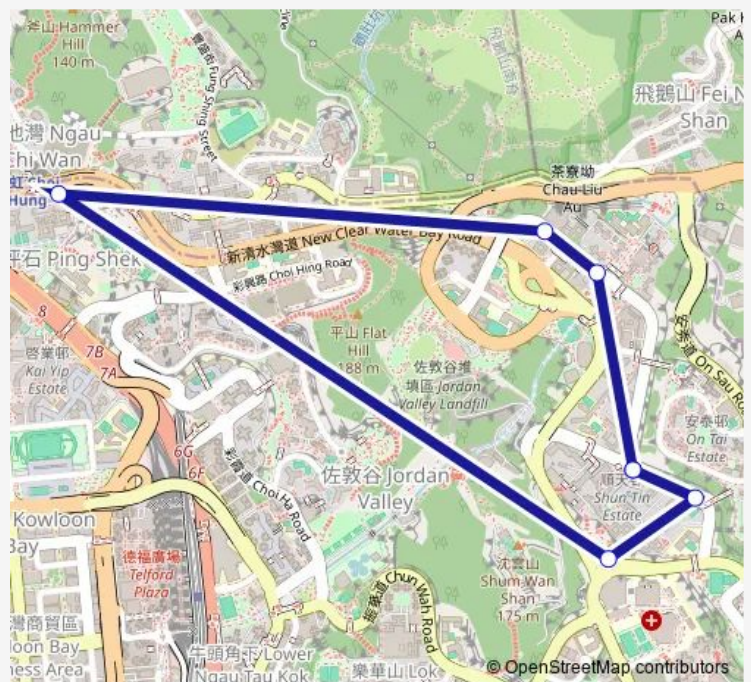

7 stops

[Open route schedule](#)

Shun ON Road, Near TIN Wing House, Shun TIN Estate|Shun TIN Estate

LEE ON ROAD WESTBOUND OUTSIDE LEE YIP HOUSE

LEE ON Road, Near LEE Hang House, Shun LEE Estate

CLEAR WATER BAY ROAD, NEAR 8 CLEAR WATER BAY ROAD

SAU MAU Ping Road, Near TIN CHI House, Shun TIN Estate|Shun TIN Estate|Sau MAU Ping Road, Opposite United Christian Hospital

SHUN ON ROAD WESTBOUND NEAR TIN WAN HOUSE

Shun ON Road, Near TIN Wing House, Shun TIN Estate|Shun TIN Estate

Route schedule

Shun ON Road, Near TIN Wing House, Shun TIN Estate|Shun TIN Estate — Shun ON Road, Near TIN Wing House, Shun TIN Estate|Shun TIN Estate

Monday	06:30
Tuesday	06:30
Wednesday	06:30
Thursday	06:30
Friday	06:30
Saturday	06:30
Sunday	06:30

Route info

Direction: Shun ON Road, Near TIN Wing House, Shun TIN Estate|Shun TIN Estate

Stops: 7

Trip Duration: 0 hour 16 min

54M Bus time schedules and route maps are available in an offline PDF at busmaps.com. Use the busmaps.com website to see live bus times, train schedule or subway schedule, and step-by-step directions for all public transit in Kwun Tong