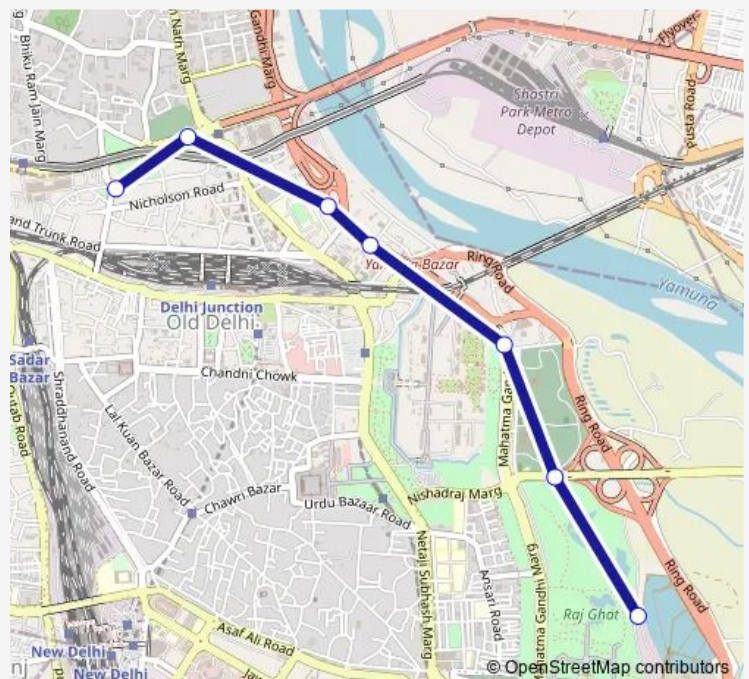

Bus 205linkstldown

[Go to website](#)

Direction

Rajghat Depot — Mori Gate Terminal

7 stops

[Open route schedule](#)

Rajghat Depot

Shanti Van Crossing

Vijay Ghat

Hanuman Mandir / Yamuna Bazar

GGs Indraprastha University Kashmere Gate

Isbt Nityanand Marg

Mori Gate Terminal

Route schedule

Rajghat Depot — Mori Gate Terminal

Monday 05:10-23:45

Tuesday 05:10-23:45

Wednesday 05:10-23:45

Thursday 05:10-23:45

Friday 05:10-23:45

Saturday 05:10-23:45

Sunday 05:10-23:45

Route info

Direction: Rajghat Depot

Stops: 7

Trip Duration: 0 hour 17 min

205linkstldown

BusMaps

Bus time schedules and route maps are available in an offline PDF at busmaps.com. Use the busmaps.com website to see live bus times, train schedule or subway schedule, and step-by-step directions for all public transit in Delhi