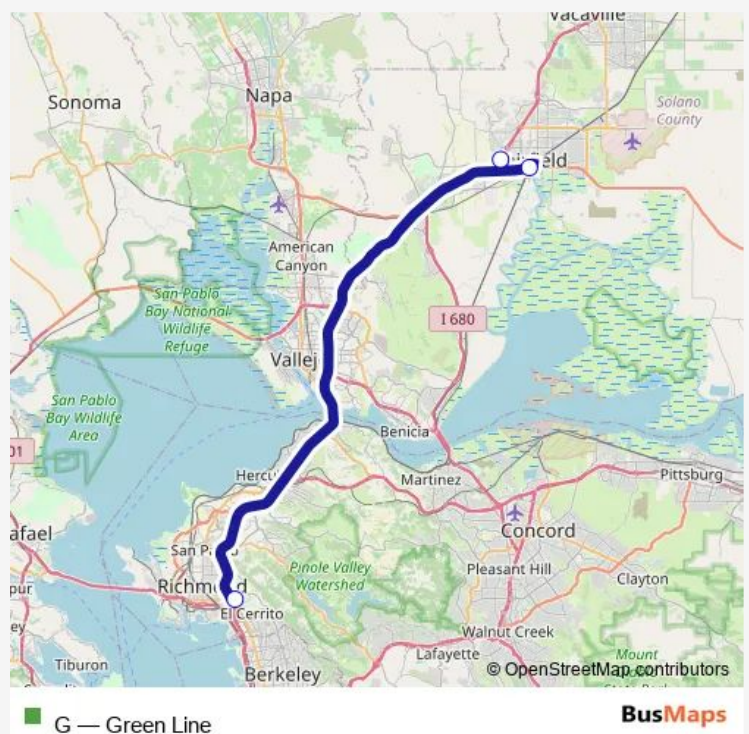

### Direction

Fairfield Transportation Center — El Cerrito del Norte Station (Stop C4)

3 stops

[Open route schedule](#)

Fairfield Transportation Center

Spring St & Suisun-Fairfield Amtrak

El Cerrito del Norte Station (Stop C4)

### Route schedule

Fairfield Transportation Center — El Cerrito del Norte Station (Stop C4)

Monday 04:06-18:33

Tuesday 04:06-18:33

Wednesday 04:06-18:33

Thursday 04:06-18:33

Friday 04:06-18:33

Saturday —

### Route info

Direction: Fairfield Transportation Center

Stops: 3

Trip Duration: 0 hour 45 min

### Direction

El Cerrito del Norte Station (Stop C4) — Fairfield Transportation Center

3 stops

[Open route schedule](#)

El Cerrito del Norte Station (Stop C4)

Spring St & Suisun-Fairfield Amtrak

Fairfield Transportation Center