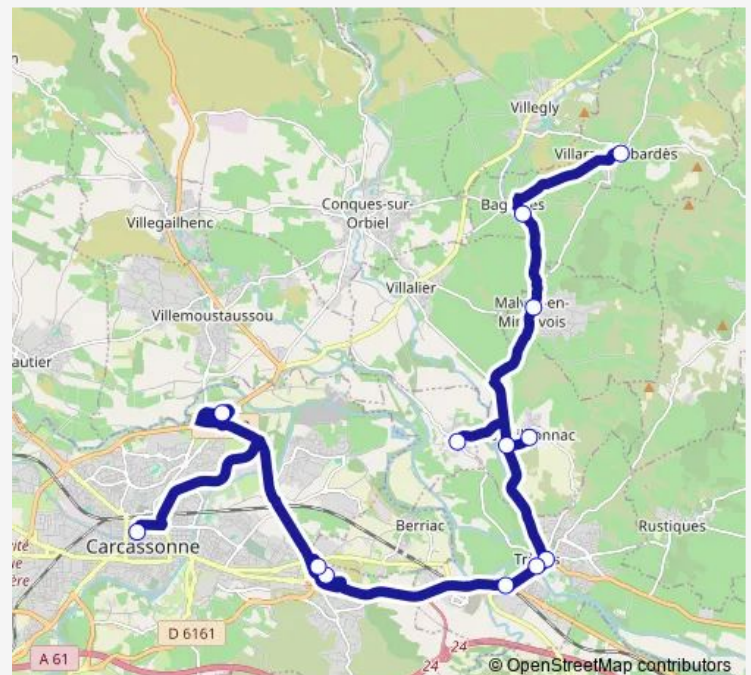

Bus G Villarzel Carcassonne

[Go to website](#)

Direction

Gaston Bonheur Trebes — Village Villedubert

4 stops

[Open route schedule](#)

Gaston Bonheur Trebes

LE Moulin Bouilhonnac

Village Bouihonnac

Village Villedubert

Route schedule

Gaston Bonheur Trebes — Village Villedubert

Monday	16:35
Tuesday	16:35
Wednesday	12:05
Thursday	16:35
Friday	16:35
Saturday	—
Sunday	—

Route info

Direction: Gaston Bonheur Trebes

Stops: 4

Trip Duration: 0 hour 10 min

G — Villarzel Carcassonne

Direction

Gaston Bonheur Trebes — Tour DU Chateau Villarzel Cabardes

4 stops

[Open route schedule](#)

Gaston Bonheur Trebes

Thursday 16:40

Friday 16:40

Saturday —

Sunday —

Route info

Direction: Gaston Bonheur Trebes

Stops: 4

Trip Duration: 0 hour 20 min