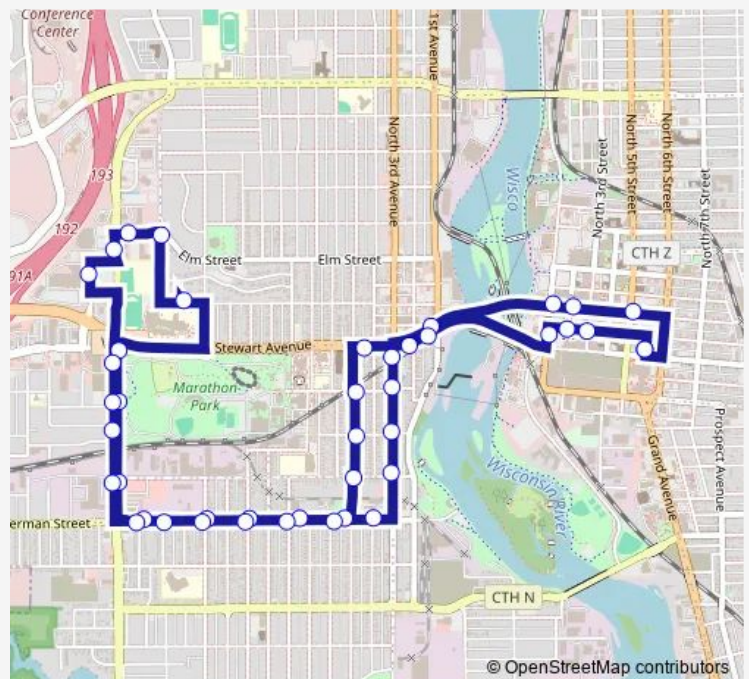

## Bus G Sherman Street

[Go to website](#)

**Direction**  
 Transit Center G — Transit Center G  
 43 stops  
[Open route schedule](#)

- Transit Center G
- Scott St. @ 5th St.
- Scott St. @ 2nd St.
- Scott St. @ 1st St.
- Stewart Ave. @ 1st Ave.
- 3rd Ave. @ Stewart Ave.
- 3rd Ave. @ Garfield Ave.
- 3rd Ave. @ Porter St.
- 3rd Ave. @ West St.
- Sherman St. @ 4th Ave.
- Sherman St. @ 5th Ave.
- Sherman St. @ 8th Ave.
- Sherman St. @ 10th Ave.
- Sherman St. @ 12th Ave.
- Sherman St. @ 15th Ave.
- 17th Ave. @ West St.
- 17th Ave. @ Garfield Ave.
- 17th Ave. @ Stewart Ave.
- Callon St. @ 13th Ave.
- 14th Ave. @ Elm St.
- Elm St. @ 17th Ave.

### Route info

Direction: Transit Center G  
 Stops: 43  
 Trip Duration: 0 hour 30 min

G — Sherman Street

17th Ave. @ Trig's

Shopko (Wausau)

17th Ave. @ Wegner St.

17th Ave. @ Garfield Ave.

17th Ave. @ Porter St.

Transit Center G

**Direction**

Sherman St. @ 8th Ave. — Transit Center G

35 stops

[Open route schedule](#)

Sherman St. @ 8th Ave.

Sherman St. @ 10th Ave.

Sherman St. @ 12th Ave.

## Route info

Direction: Sherman St. @ 8th Ave.

Stops: 35

Trip Duration: 0 hour 23 min

5th Ave. @ Porter St.

5th Ave. @ Garfield Ave.

5th Ave. @ Trinity Lutheran

Stewart Ave. @ 4th Ave.