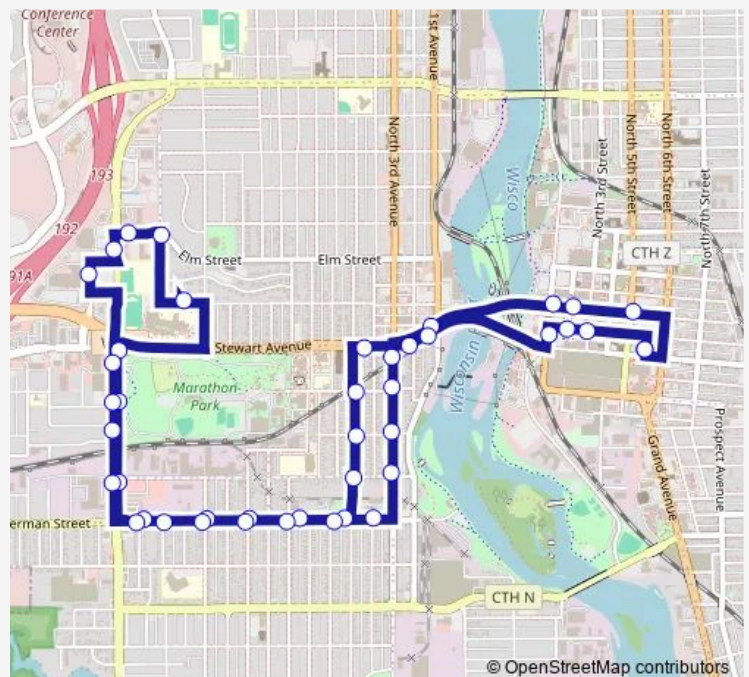

Sherman St. @ 5th Ave.

Sherman St. @ 8th Ave.

Sherman St. @ 10th Ave.

Sherman St. @ 12th Ave.

Sherman St. @ 15th Ave.

17th Ave. @ West St.

17th Ave. @ Garfield Ave.

17th Ave. @ Stewart Ave.

Thursday 07:00-18:00

Friday 07:00-18:00

Saturday —

Sunday —

Route info

Direction: Transit Center G

Stops: 43

Trip Duration: 0 hour 30 min

■ G — Sherman Street

17th Ave. @ Trig's

Shopko (Wausau)

17th Ave. @ Wegner St.

17th Ave. @ Garfield Ave.

17th Ave. @ Porter St.

17th Ave. @ West St.

Sherman St. @ 15th Ave.

Wednesday 06:37

Thursday 06:37

Friday 06:37

Saturday —

Sunday —

Route info

Direction: Sherman St. @ 8th Ave.

Stops: 35