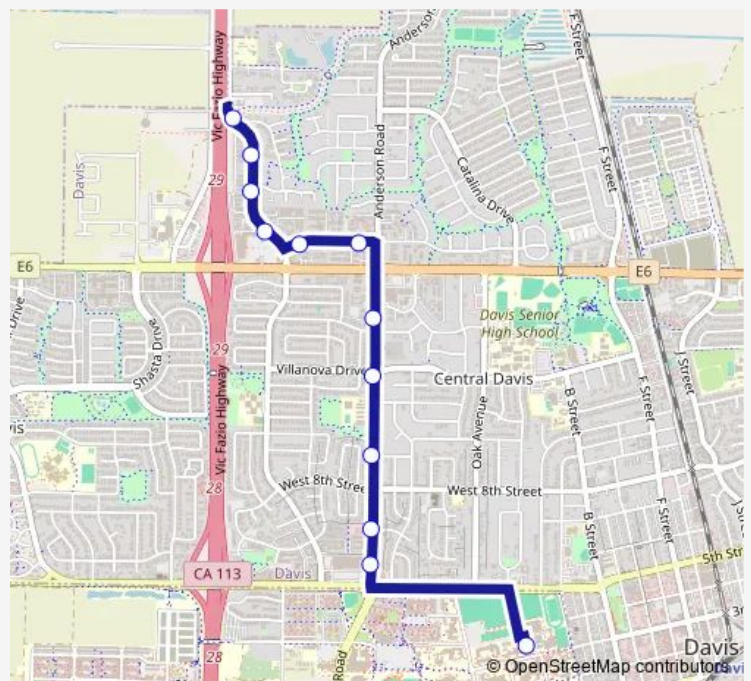

Sycamore Ln & Antelope (Sb)

Sycamore Ln & Marketplace (Sb)

Alvarado Ave & Sycamore (Eb)

Alvarado Ave & Anderson (Eb)

Anderson Rd & Hanover Drive/Anderson Plaza/Savemart (Sb)

Anderson Rd & Villanova Drive (Sb)

Anderson Rd & Amherst Drive (Sb)

Anderson & Sunset (Sb)

Anderson Rd & Russell Blvd (Sb)

Memorial Union & Main Island (Sb)

Route schedule

North Sycamore Loop (Nb) — Memorial Union & Main Island (Sb)

Monday	07:05-22:20
Tuesday	07:05-22:20
Wednesday	07:05-22:20
Thursday	07:05-22:20
Friday	07:05-22:20
Saturday	09:10-18:20
Sunday	09:10-18:20

Route info

Direction: North Sycamore Loop (Nb)

Stops: 12

Trip Duration: 0 hour 15 min

G — Anderson/Alvarado/N Sycamore/MU Terminal

Direction

Memorial Union & Main Island (Sb) — North Sycamore Loop (Nb)

11 stops

[Open route schedule](#)

Memorial Union & Main Island (Sb)

Anderson Rd & Russell Blvd (Nb)

Anderson & Sunset (Nb)

Anderson Rd & Amherst Drive (Nb)

Anderson Rd & Villanova Drive (Nb)

Anderson Rd & Hanover Drive/Anderson Plaza/Savemart (Nb)