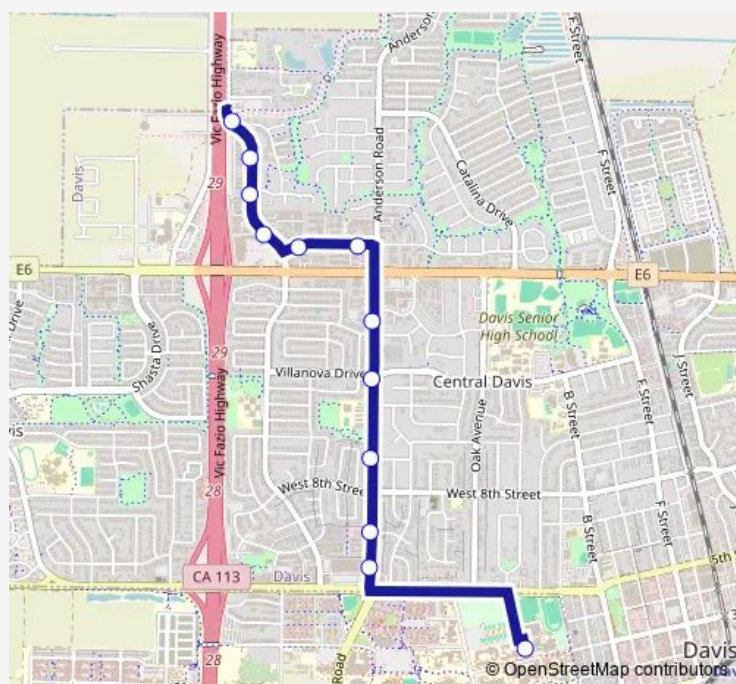

Alvarado Ave & Sycamore (Eb)

Alvarado Ave & Anderson (Eb)

Anderson Rd & Hanover Drive/Anderson Plaza/Savemart (Sb)

Anderson Rd & Villanova Drive (Sb)

Anderson Rd & Amherst Drive (Sb)

Anderson & Sunset (Sb)

Anderson Rd & Russell Blvd (Sb)

Memorial Union & Main Island (Sb)

Route schedule

North Sycamore Loop (Nb) — Memorial Union & Main Island (Sb)

| | |
|-----------|-------------|
| Monday | 07:05-22:20 |
| Tuesday | 07:05-22:20 |
| Wednesday | 07:05-22:20 |
| Thursday | 07:05-22:20 |
| Friday | 07:05-22:20 |
| Saturday | 09:10-18:20 |
| Sunday | 09:10-18:20 |

Route info

Direction: North Sycamore Loop (Nb)

Stops: 12

Trip Duration: 0 hour 20 min

G — Anderson/Alvarado/N Sycamore/MU Terminal

Direction

Memorial Union & Main Island (Sb) — North Sycamore Loop (Nb)

11 stops

[Open route schedule](#)

Memorial Union & Main Island (Sb)

Anderson Rd & Russell Blvd (Nb)

Anderson & Sunset (Nb)

Anderson Rd & Amherst Drive (Nb)

Anderson Rd & Villanova Drive (Nb)

Anderson Rd & Hanover Drive/Anderson Plaza/Savemart (Nb)