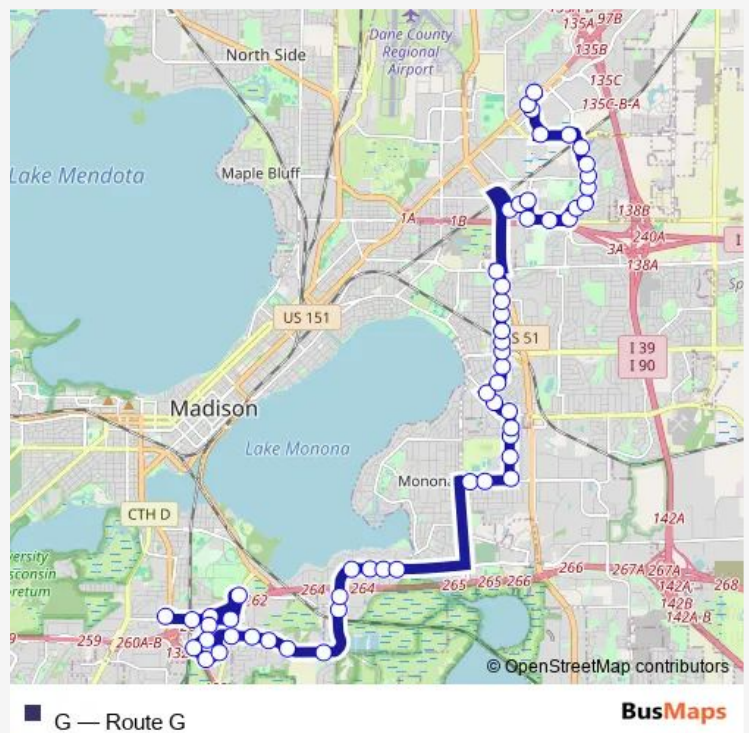

[Go to website](#)

**Direction**  
 Independence at E Washington — W Badger at South Transfer

57 stops

[Open route schedule](#)

Independence at E Washington

Eagan at E Washington

Eagan at East Towne

Lien at Eagan

### Route schedule

Independence at E Washington — W Badger at South Transfer

Monday	05:11-22:57
Tuesday	05:17-22:57
Wednesday	05:17-22:57
Thursday	05:17-22:57
Friday	05:17-22:57
Saturday	05:11-22:57
Sunday	05:41-22:57

### Route info

Direction: Independence at E Washington

Stops: 57

Trip Duration: 0 hour 54 min

Dempsey at Dennett

Dempsey at Rockwell

Dempsey at Pinney

Dempsey at Cottage Grove

## Route info

Direction: W Badger at South Transfer

Stops: 56

Trip Duration: 0 hour 54 min

Turner at Hob

Turner at Ruth

Turner at Allis

Buckeye at Turner