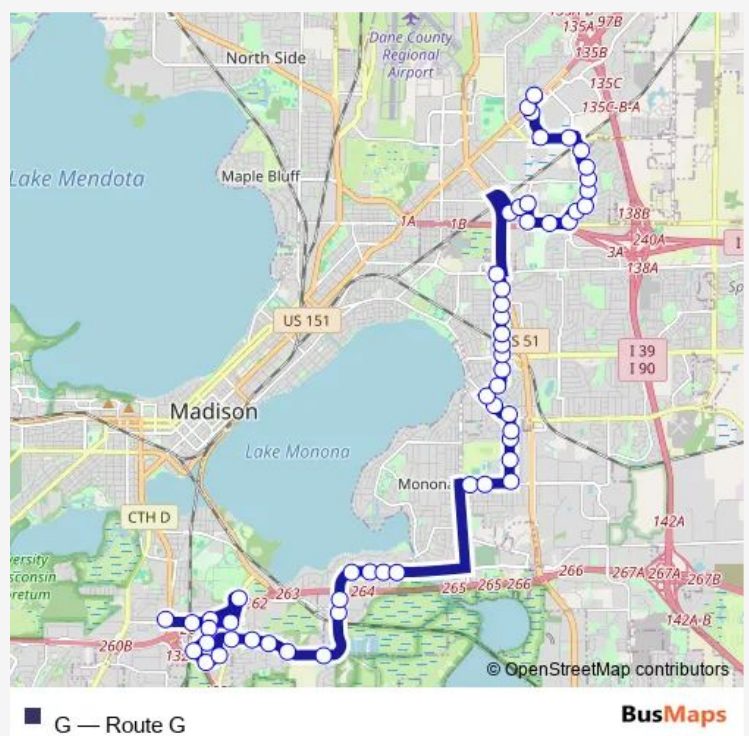

Bus G Route G

[Go to website](#)

Direction
 Independence at E Washington — W Badger at South Transfer

57 stops

[Open route schedule](#)

Independence at E Washington

Eagan at E Washington

Eagan at East Towne

Dempsey at Overpass

Dempsey at Hynek

Route schedule

Independence at E Washington — W Badger at South Transfer

Monday	05:11-22:57
Tuesday	05:17-22:57
Wednesday	05:17-22:57
Thursday	05:17-22:57
Friday	05:17-22:57
Saturday	05:11-22:57
Sunday	05:41-22:57

Route info

Direction: Independence at E Washington

Stops: 57

Trip Duration: 0 hour 52 min

Dempsey at Dennett

Dempsey at Rockwell

Dempsey at Pinney

Dempsey at Cottage Grove

Trip Duration: 0 hour 56 min

Turner at Hob

Turner at Ruth

Turner at Allis

Buckeye at Turner

Buckeye at Lakeview

Davies at Buckeye

Davies at Drexel