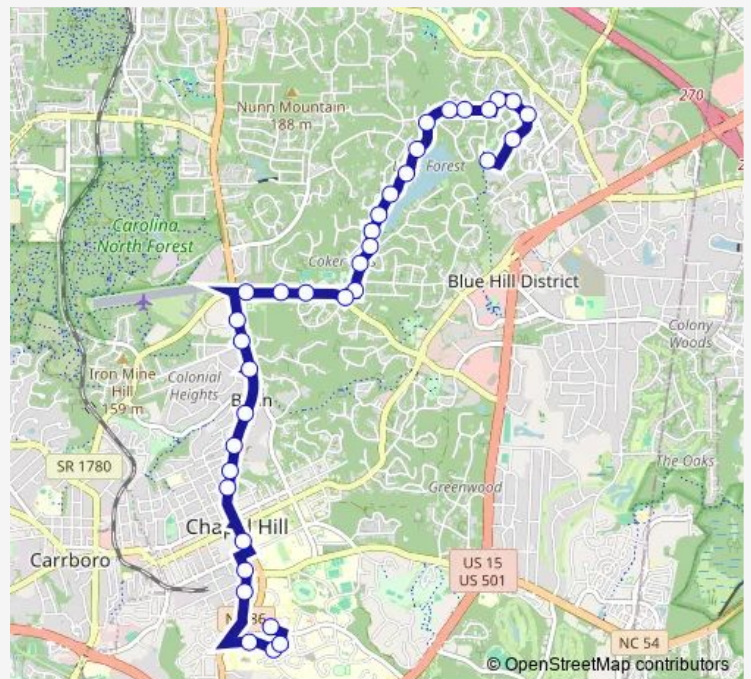

Route schedule

Booker Creek Road at Apartments — Manning Dr at UNC Hospitals

Monday	07:00-16:00
Tuesday	07:00-16:00
Wednesday	07:00-16:00
Thursday	07:00-16:00
Friday	07:00-16:00
Saturday	—
Sunday	—

Route info

Direction: Booker Creek Road at Apartments

Stops: 35

Trip Duration: 0 hour 30 min

G — G - Booker Creek / UNC Hospitals

Martin Luther King Junior Boulevard at Airport Drive

Martin Luther King Junior Boulevard at Barclay Road

East Drive at Jackson Circle

Manning Dr at UNC Hospitals

Direction

Manning Dr at UNC Hospitals — Booker Creek Road at Apartments

30 stops

[Open route schedule](#)

Manning Dr at UNC Hospitals

South Columbia Street at Health Sciences Library

Thursday 07:30-16:30

Friday 07:30-16:30

Saturday —

Sunday —

Route info

Direction: Manning Dr at UNC Hospitals

Stops: 30

Trip Duration: 0 hour 24 min