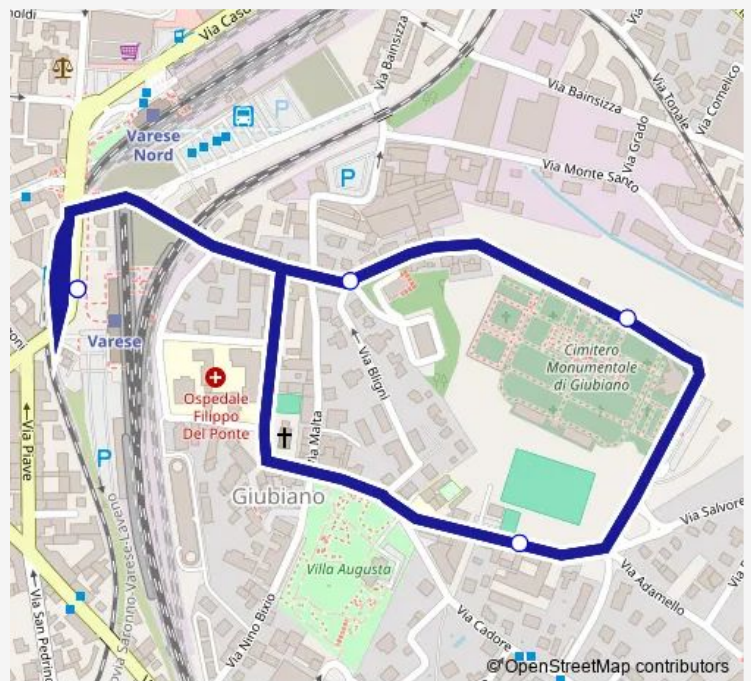

Bus G P.zza Trieste - Cimitero Giubiano

[Go to website](#)

**Direction**

Varese, Trieste, Stazione Fs — Varese, Trieste, Stazione Fs

5 stops

[Open route schedule](#)

Varese, Trieste, Stazione Fs

Varese, Maspero fr. 25

Varese, Maspero, Cimitero Giubiano

Varese, Salvore fr. 20

Varese, Trieste, Stazione Fs

**Route schedule**

Varese, Trieste, Stazione Fs — Varese, Trieste, Stazione Fs

Monday	09:15-15:50
Tuesday	09:15-15:50
Wednesday	—
Thursday	09:15-15:50
Friday	09:15-15:50
Saturday	09:15-15:50
Sunday	—

**Route info**

Direction: Varese, Trieste, Stazione Fs

Stops: 5

Trip Duration: 0 hour 10 min

G — P.zza Trieste - Cimitero Giubiano

G Bus time schedules and route maps are available in an offline PDF at [busmaps.com](https://busmaps.com). Use the [busmaps.com](https://busmaps.com) website to see live bus times, train schedule or subway schedule, and step-by-step directions for all public transit in Varese