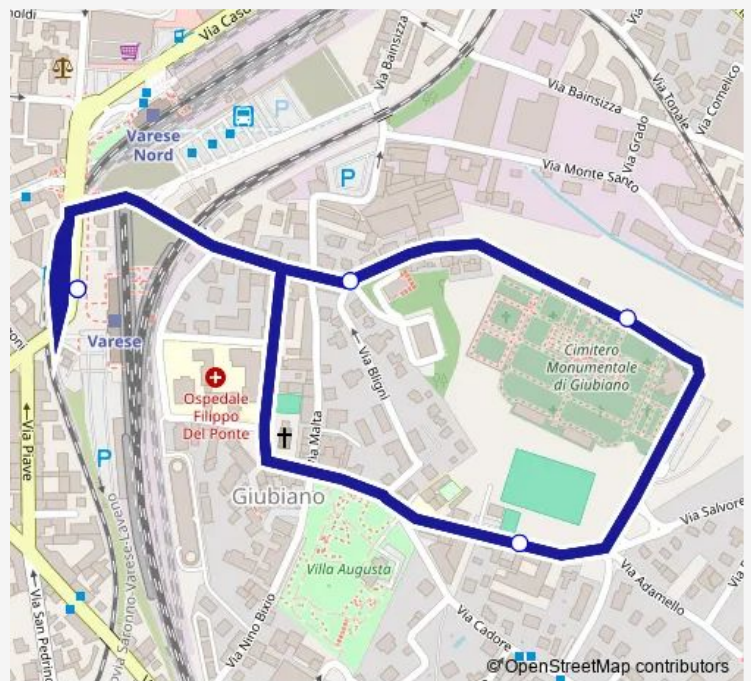

Bus G P.zza Trieste - Cimitero Giubiano

[Go to website](#)

Direction

Varese, Trieste, Stazione Fs — Varese, Trieste, Stazione Fs

5 stops

[Open route schedule](#)

Varese, Trieste, Stazione Fs

Varese, Maspero fr. 25

Varese, Maspero, Cimitero Giubiano

Varese, Salvore fr. 20

Varese, Trieste, Stazione Fs

Route schedule

Varese, Trieste, Stazione Fs — Varese, Trieste, Stazione Fs

Monday	09:15-15:50
Tuesday	09:15-15:50
Wednesday	—
Thursday	09:15-15:50
Friday	09:15-15:50
Saturday	09:15-15:50
Sunday	—

Route info

Direction: Varese, Trieste, Stazione Fs

Stops: 5

Trip Duration: 0 hour 10 min

G — P.zza Trieste - Cimitero Giubiano

G Bus time schedules and route maps are available in an offline PDF at busmaps.com. Use the busmaps.com website to see live bus times, train schedule or subway schedule, and step-by-step directions for all public transit in Varese