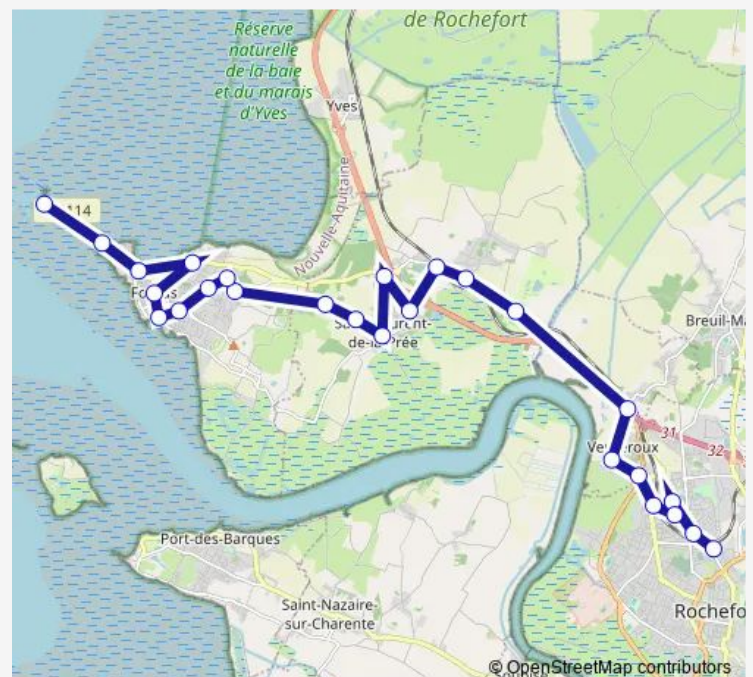

ROY BRY Quai 1

Denfert Rochereau

Thermes

Gare SnCF

Merleau Grimaux

Golf

LA Micheliere

Petit Loire

Halte Ter

LE Coteau

Bourg ST Laurent

Soumard

Rigault DE Genouilly

Plage Sud

Mairie Fouras

Gare Routiere

Route schedule

LA Fayette Parking — Gare Routiere

Monday 16:00-18:05

Tuesday 16:00-18:05

Wednesday 12:05-13:09

Thursday 16:00-18:05

Friday 16:00-18:05

Saturday —

Sunday —

Route info

Direction: LA Fayette Parking

Stops: 18

Trip Duration: 0 hour 45 min

G — Rochefort->Saint-Laurent->Fouras

BusMaps

Direction