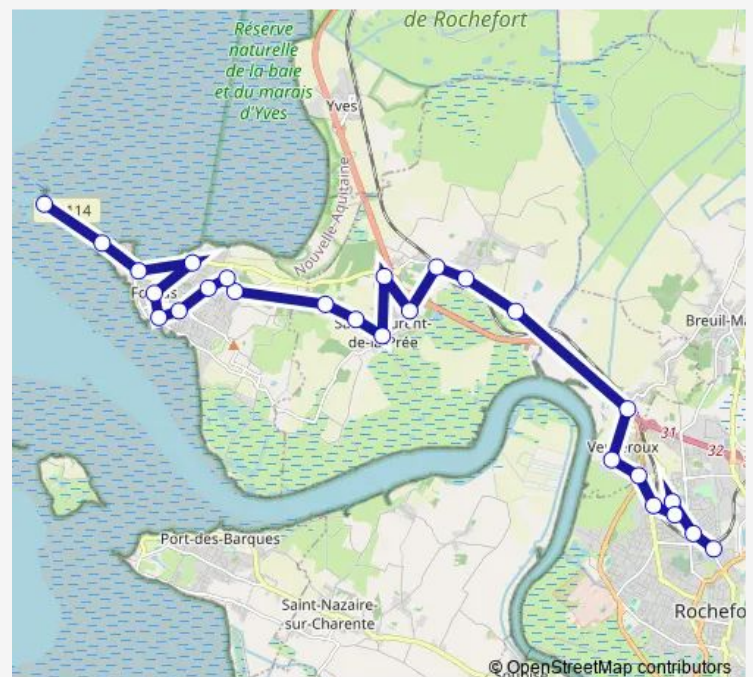

ROY BRY Quai 1

Denfert Rochereau

Thermes

Gare SnCF

Merleau Grimaux

Golf

LA Micheliere

Petit Loire

Halte Ter

LE Coteau

Bourg ST Laurent

Soumard

Rigault DE Genouilly

Plage Sud

Mairie Fouras

Gare Routiere

Route schedule

LA Fayette Parking — Gare Routiere

Monday 16:00-18:05

Tuesday 16:00-18:05

Wednesday 12:05-13:09

Thursday 16:00-18:05

Friday 16:00-18:05

Saturday —

Sunday —

Route info

Direction: LA Fayette Parking

Stops: 18

Trip Duration: 0 hour 45 min

G — Rochefort->Saint-Laurent->Fouras

BusMaps

Direction