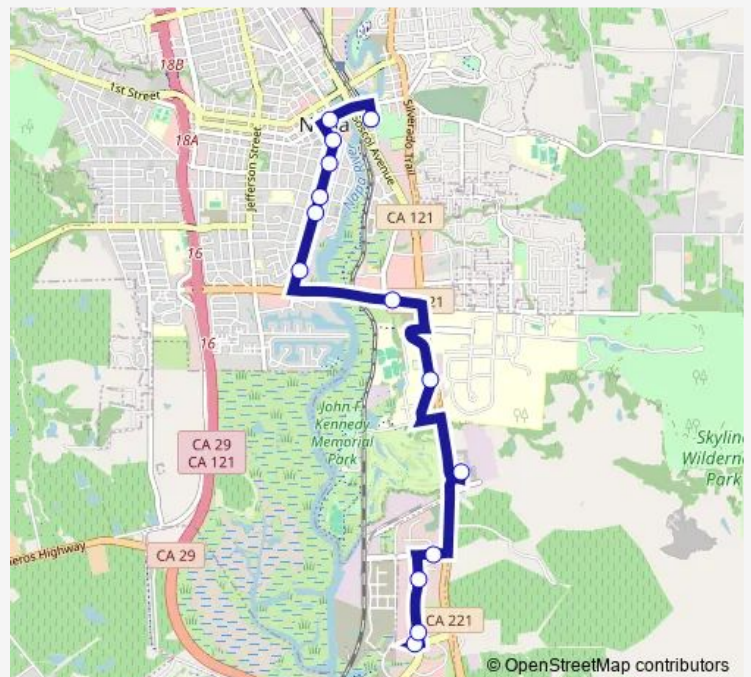

Coombs St at 5th St

3rd St at Brown St

Soscol Gateway Transit Ctr

Route schedule

Health and Human Services — Soscol Gateway Transit Ctr

Monday 07:14-18:14

Tuesday 07:14-18:14

Wednesday 07:14-18:14

Thursday 07:14-18:14

Friday 07:14-18:14

Saturday —

Sunday —

Route info

Direction: Health and Human Services

Stops: 14

Trip Duration: 0 hour 23 min

Direction

Soscol Gateway Transit Ctr — Health and Human Services

12 stops

[Open route schedule](#)

Soscol Gateway Transit Ctr

3rd St at Brown St (Wb)

Coombs St at Division St South

Coombs St and Elm St South

Sunday —

Route info

Direction: Soscol Gateway Transit Ctr

Stops: 12

Trip Duration: 0 hour 24 min

Direction

Soscol Gateway Transit Ctr — Soscol Gateway Transit Ctr

16 stops