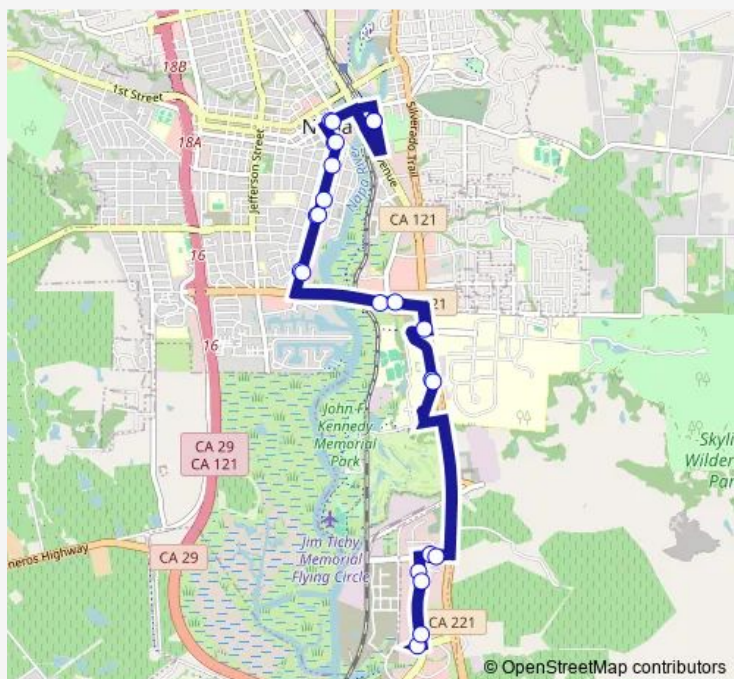

Coombs St at Pine St

Coombs St At Oak St

Coombs St at 5th St

3rd St at Brown St

Soscol Gateway Transit Ctr

Route schedule

Soscol Gateway Transit Ctr — Soscol Gateway Transit Ctr

Monday —

Tuesday —

Wednesday —

Thursday —

Friday —

Saturday 07:00-17:00

Sunday —

Route info

Direction: Soscol Gateway Transit Ctr

Stops: 17

Trip Duration: 0 hour 22 min

© OpenStreetMap contributors

Direction

Soscol Gateway Transit Ctr — Soscol Gateway Transit Ctr

23 stops

[Open route schedule](#)

Soscol Gateway Transit Ctr