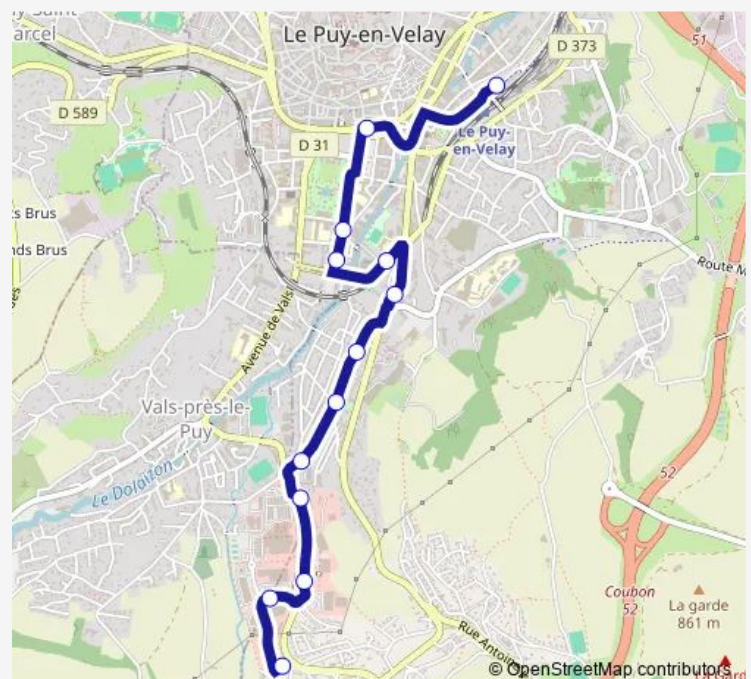

Route schedule

Pole Intermodal — Bonnassou

Monday 09:00-18:05

Tuesday 09:00-18:05

Wednesday 09:00-18:05

Thursday 09:00-18:05

Friday 09:00-18:05

Saturday —

Sunday —

Route info

Direction: Pole Intermodal

Stops: 12

Trip Duration: 0 hour 11 min

Direction

Bonnassou — Pole Intermodal

13 stops

Sunday —

Route info

Direction: Pole Intermodal

Stops: 21

Trip Duration: 0 hour 16 min

Direction

Boudon Lashermes — Pole Intermodal

23 stops

Sunday —

Route info

Direction: Boudon Lashermes

Stops: 23

Trip Duration: 0 hour 18 min

G Bus time schedules and route maps are available in an offline PDF at busmaps.com. Use the busmaps.com website to see live bus times, train schedule or subway schedule, and step-by-step directions for all public transit in Le Puy-en-Velay