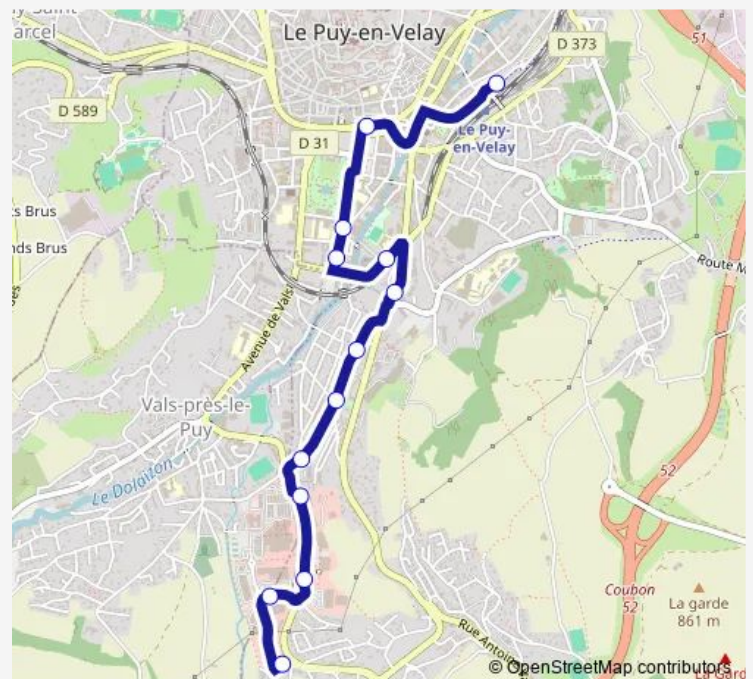

Route schedule

Pole Intermodal — Bonnassou

Monday 09:00-18:05

Tuesday 09:00-18:05

Wednesday 09:00-18:05

Thursday 09:00-18:05

Friday 09:00-18:05

Saturday —

Sunday —

Route info

Direction: Pole Intermodal

Stops: 12

Trip Duration: 0 hour 11 min

## Direction

Bonnassou — Pole Intermodal

13 stops

[Open route schedule](#)

Bonnassou

Espace Chirel

Coste Deferne

Chirel

## Route info

Direction: Boudon Lashermes

Stops: 23

Trip Duration: 0 hour 18 min

G Bus time schedules and route maps are available in an offline PDF at [busmaps.com](https://busmaps.com). Use the [busmaps.com](https://busmaps.com) website to see live bus times, train schedule or subway schedule, and step-by-step directions for all public transit in Le Puy-en-Velay