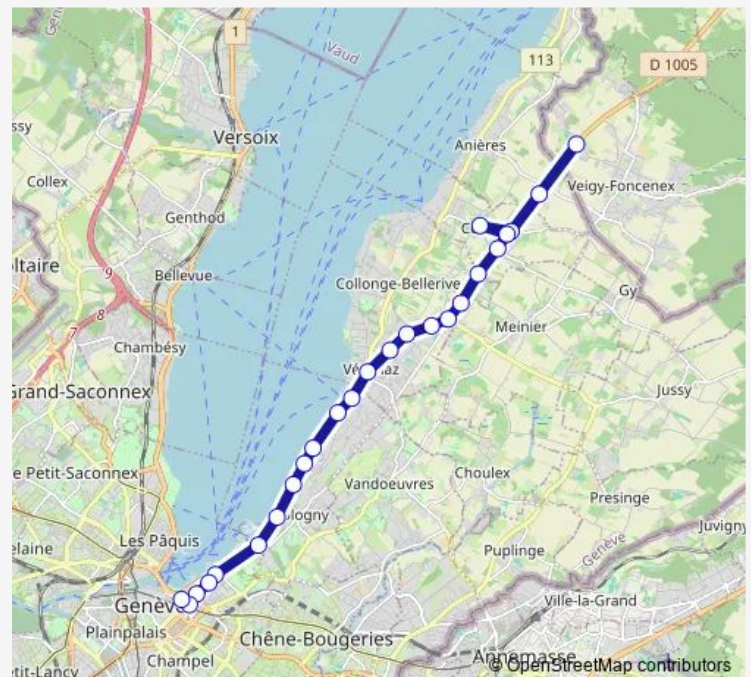

Corsier GE, village

Corsier GE, Maisons-Neuves

Anières, douane

Route schedule

Genève, Rive — Veigy, douane (F)

Monday 05:00-22:59

Tuesday 05:00-22:59

Wednesday 05:00-22:59

Thursday 05:00-22:59

Friday —

Saturday —

Sunday 05:00-22:59

Route info

Direction: Genève, Rive

Stops: 22

Trip Duration: 0 hour 29 min

G

Direction

Genève, Rive — Veigy, village (F)

22 stops

[Open route schedule](#)

Genève, Rive

Genève, Vollandes

Genève, Plage