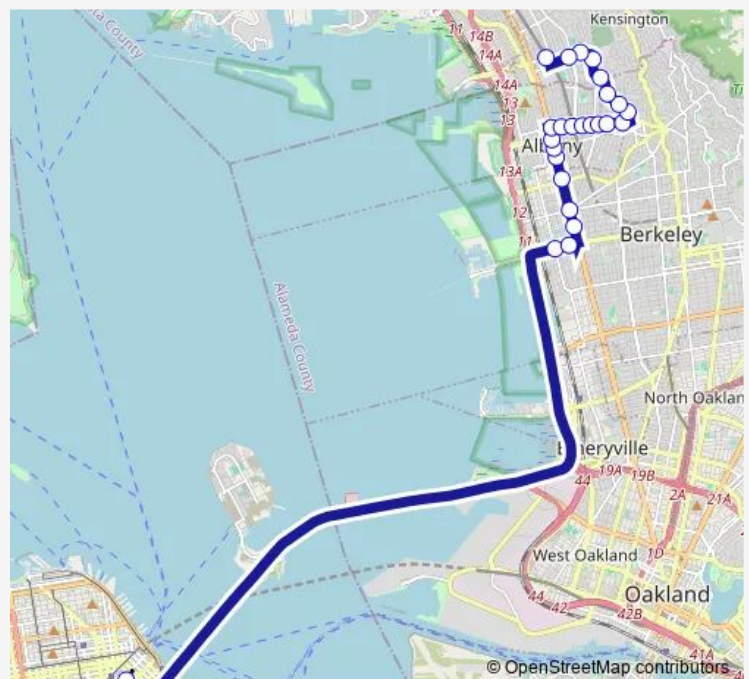

San Pablo Av & Delaware St

### Route schedule

El Cerrito Plaza Bart Station — Salesforce Transit Center

Monday 07:01-08:52

Tuesday 07:01-08:52

Wednesday 07:01-08:52

Thursday 07:01-08:52

Friday 07:01-08:52

Saturday —

### Route info

Direction: El Cerrito Plaza Bart Station

Stops: 24

Trip Duration: 0 hour 51 min

G — Colusa - Solano Transbay

University Av & San Pablo Av

University Av & 6th St

Salesforce Transit Center

**Direction**

Salesforce Transit Center Bay 12 — El Cerrito Plaza Bart

25 stops

[Open route schedule](#)

Salesforce Transit Center Bay 12

University Av &amp; 6th St

University Av &amp; 9th St

San Pablo Av &amp; Delaware St