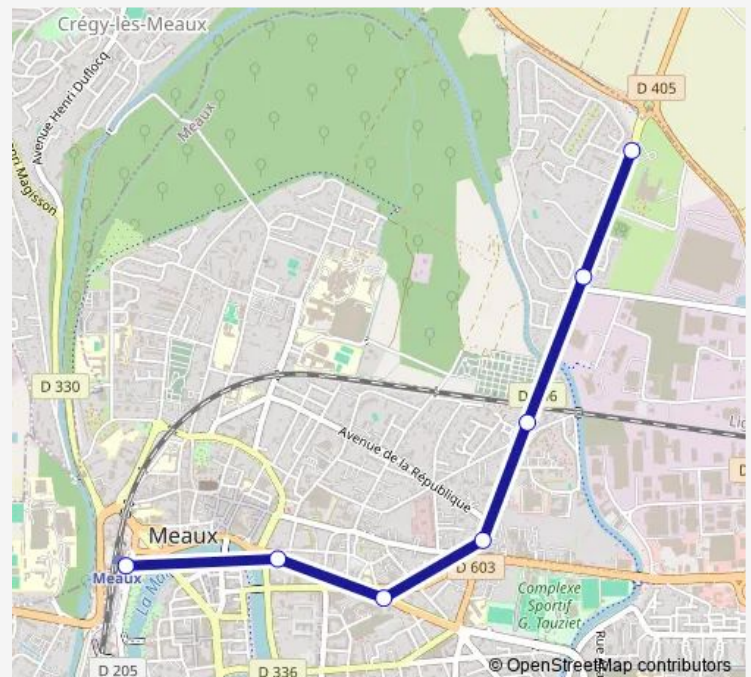

Tuesday 05:01-20:49

Wednesday 05:01-20:49

Thursday 05:01-20:49

Friday 05:01-20:49

Saturday 06:28-20:34

Sunday 06:24-20:35

Route info

Direction: Hauts de Chantereine

Stops: 9

Trip Duration: 0 hour 15 min

Direction

Gare de Meaux (Quai 5) — Musée de La Grande Guerre

7 stops

[Open route schedule](#)

Gare de Meaux (Quai 5)

Poste Allende

Cité Administrative

Octroi

Grosse Pierre

La Corniche

Musée de La Grande Guerre

Route schedule

Gare de Meaux (Quai 5) — Musée de La Grande Guerre

Monday 06:03-21:23

Tuesday 06:03-21:23

Wednesday 06:03-21:23

Thursday 06:03-21:23

Friday 06:03-21:23

Saturday 06:14-21:21

Sunday 07:08-21:22

Route info

Direction: Gare de Meaux (Quai 5)