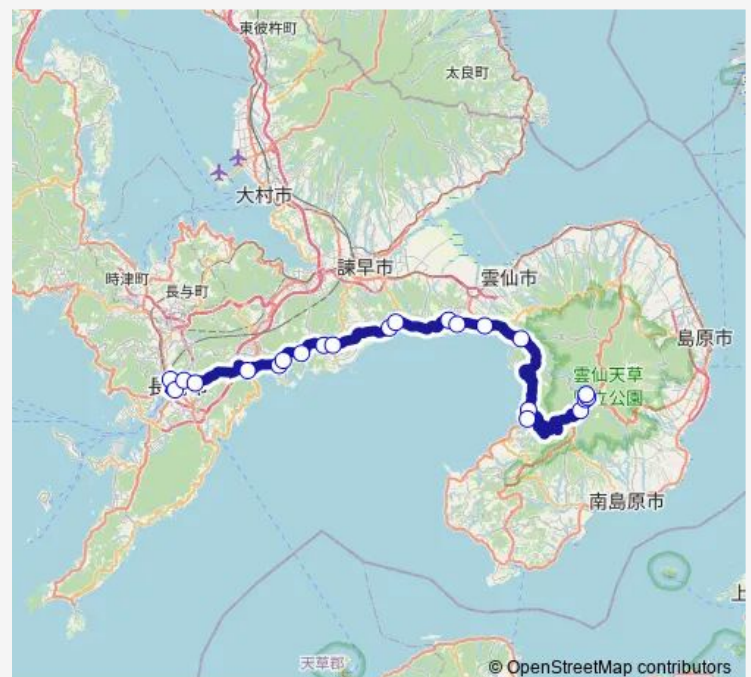

Saturday 09:10-16:10

Sunday 09:10-16:10

Route info

Direction: 長崎駅前ターミナル

Stops: 22

Trip Duration: 1 hour 41 min

【特急】雲仙 Bus time schedules and route maps are available in an offline PDF at busmaps.com. Use the busmaps.com website to see live bus times, train schedule or subway schedule, and step-by-step directions for all public transit in Nagasaki