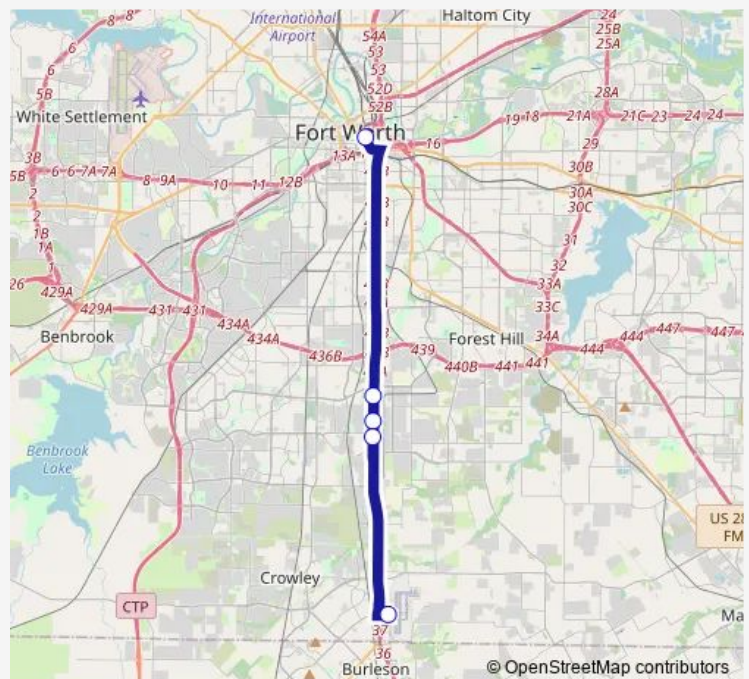

Bus 65x South Park & Ride E Xpress

[Go to website](#)

Direction

South Fwy & Altamesa — Fwcs - Bay - C

2 stops

[Open route schedule](#)

South Fwy & Altamesa

Fwcs - Bay - C

Route schedule

South Fwy & Altamesa — Fwcs - Bay - C

Monday 16:57-17:42

Tuesday 16:57-17:42

Wednesday 16:57-17:42

Thursday 16:57-17:42

Friday 16:57-17:42

Saturday —

Sunday —

Route info

Direction: South Fwy & Altamesa

Stops: 2

Trip Duration: 0 hour 33 min

■ 65x — South Park & Ride E Xpress

Direction

Fwcs - Bay - C — South Fwy & Highland

6 stops

[Open route schedule](#)

Fwcs - Bay - C

6th & Commerce

6th & Main

Houston & 6th - 7th

Houston & 11th

South Fwy & Highland