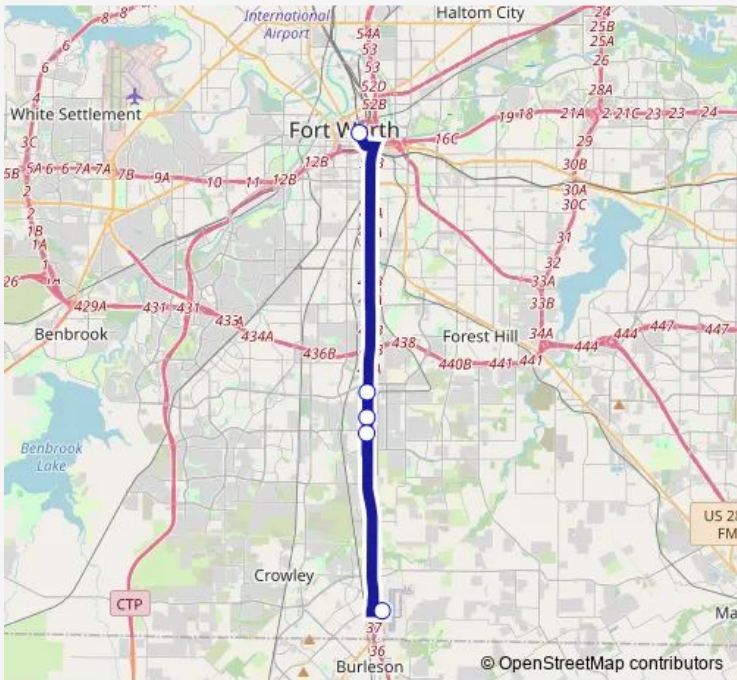

Bus 65X South Park & Ride E Xpress

[Go to website](#)

Direction
 South Fwy & Highland — Fwcs - Bay - K
 5 stops
[Open route schedule](#)

- South Fwy & Highland
- South Fwy & Georgian
- South Fwy & Sycamore School
- South Park And Ride
- Fwcs - Bay - K

65X — South Park & Ride E Xpress **BusMaps**

Direction

Fwcs - Bay - K — South Fwy & Highland

6 stops

[Open route schedule](#)

Fwcs - Bay - K

6th & Commerce

6th & Main

Direction: Fwcs - Bay - K

Stops: 6

Trip Duration: 0 hour 55 min

Direction

Fwcs - Bay - K — South Fwy & Altamesa

9 stops

[Open route schedule](#)

Fwcs - Bay - K

Sunday —

Route info

Direction: Fwcs - Bay - K

Stops: 9

Trip Duration: 0 hour 42 min

Direction

South Fwy & Altamesa — Fwcs - Bay - K

2 stops