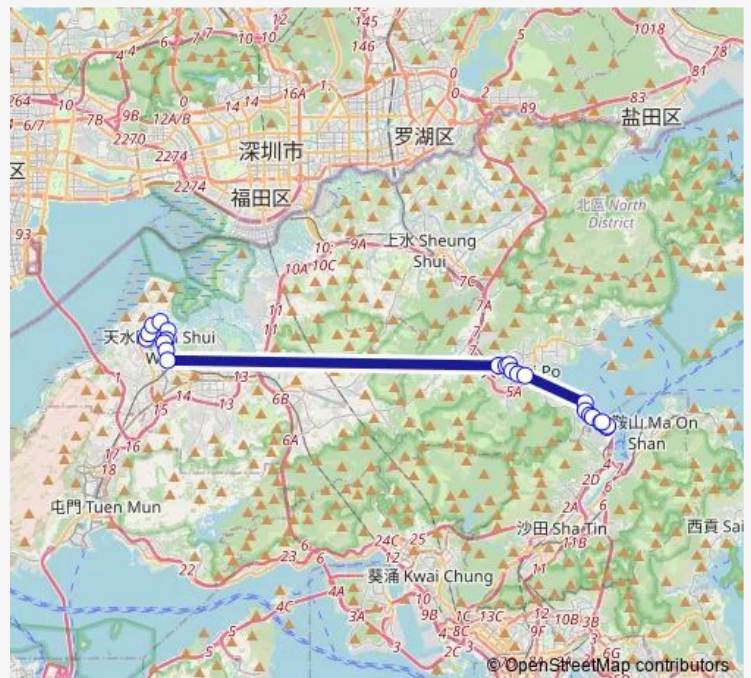

Route schedule

[Ctb] TIN YAN Estate|[Kmb] TIN YAN Estate BUS Terminus|[Lrffeeder] TIN YAN Estate BUS Terminus — [Ctb] Hong Kong Science Park Phase 3, Science Park West Avenue|[Kmb] Hong Kong Science Park Phase 3

Monday	07:00
Tuesday	07:00
Wednesday	07:00
Thursday	07:00
Friday	07:00
Saturday	—
Sunday	—

Route info

Direction: [Ctb] TIN YAN Estate|[Kmb] TIN YAN Estate BUS Terminus|[Lrffeeder] TIN YAN Estate BUS Terminus

Stops: 23

Trip Duration: 1 hour 21 min

[Ctb] TAI PO OLD Market Playground, TAI PO TAI WO Road[[Kmb] TAI PO OLD Market Park

[Kmb] Kwong FUK Road Bbi[[Lwb] Kwong FUK Road TAI Po

[Ctb] WAN TAU KOK Lane, Kwong FUK Road[[Kmb+Ctb] WAN TAU KOK Lane TAI PO/
Wan TAU KOK Lane, Kwong FUK Road[[Kmb] WAN TAU KOK Lane TAI Po[[Lwb] WAN TAU KOK Lane