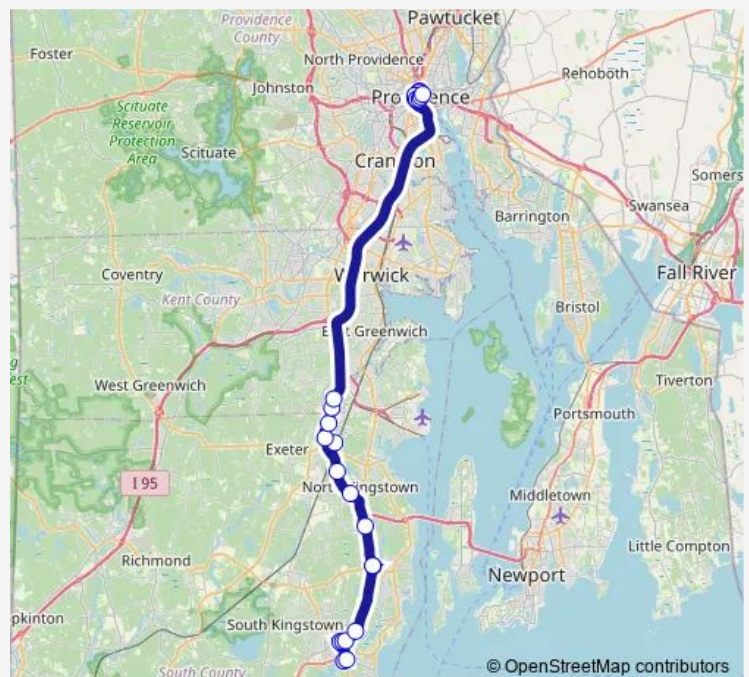

RI-1 after Gilbert Stuart

RI-4 after W Allenton

RI-4 after Oak Hill

Wickford Train Station (Park & Ride)

RI-2 after Home Depot Entrance

Quaker (RI-2) after Stony

RI-2 opposite Aim High Academy

Park & Ride (RI-2 & RI-4)

Monday 06:25-07:24

Tuesday 06:25-07:24

Wednesday 06:25-07:24

Thursday 06:25-07:24

Friday 06:25-07:24

Saturday —

Sunday —

Route info

Direction: Narragansett (Salt Pond Plaza) at Stop & Shop

Stops: 23

Trip Duration: 0 hour 59 min

65x — Narragansett/Wakefield Express

Weybosset & Eddy

Turks Head (Weybosset before Post Office)

Direction

Rhode Island Convention Center (Sabin) — Galilee (Block Island Ferry)

38 stops

[Open route schedule](#)

Rhode Island Convention Center (Sabin)

Westminster Street

Weybosset before Richmond

Weybosset & Eddy

Turks Head (Weybosset before Post Office)

Exchange Terrace (Kennedy Plaza - Stop X)