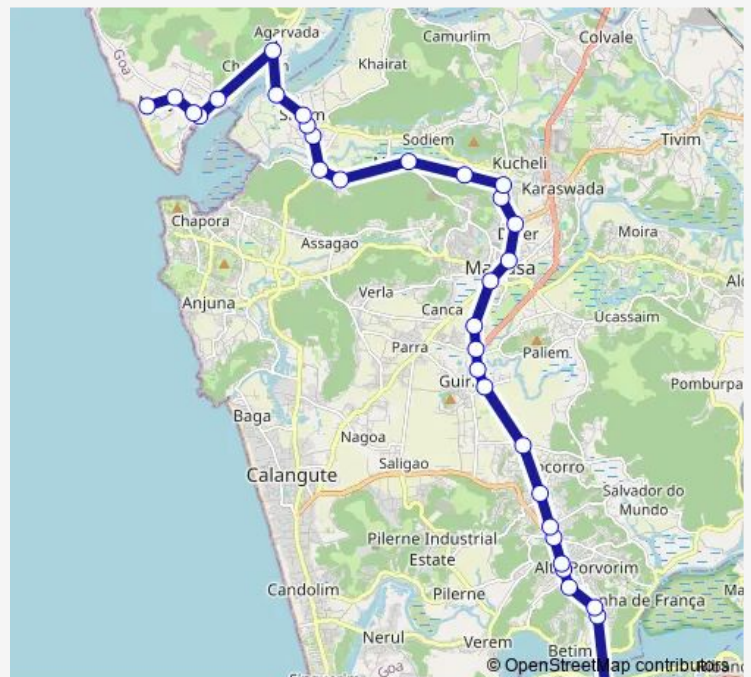

Bus PRV108 Panaji - Morjim via Siolim

[Go to website](#)

Direction

Panaji KTC Bus Stand — Morjim Beach

33 stops

[Open route schedule](#)

Panaji KTC Bus Stand

Sai Service

Pundalik Nagar

Teen Building

Training College

Mall De Goa

Gulyakade

Porvorim Copel

Vadakade

Porvorim Tisk

Guirim Cross

Posrare

Green Park Junction

Guirim Copel

Mapusa KTC Bus Stand

Mapusa Court

Dhuler

Xelpem Duler

Kucheli

Soares Wado

Marna

Route schedule

Panaji KTC Bus Stand — Morjim Beach

Monday 17:00

Tuesday 17:00

Wednesday 17:00

Thursday 17:00

Friday 17:00

Saturday 17:00

Sunday 17:00

Route info

Direction: Panaji KTC Bus Stand

Stops: 33

Trip Duration: 1 hour 10 min

PRV108 — Panaji - Morjim via Siolim