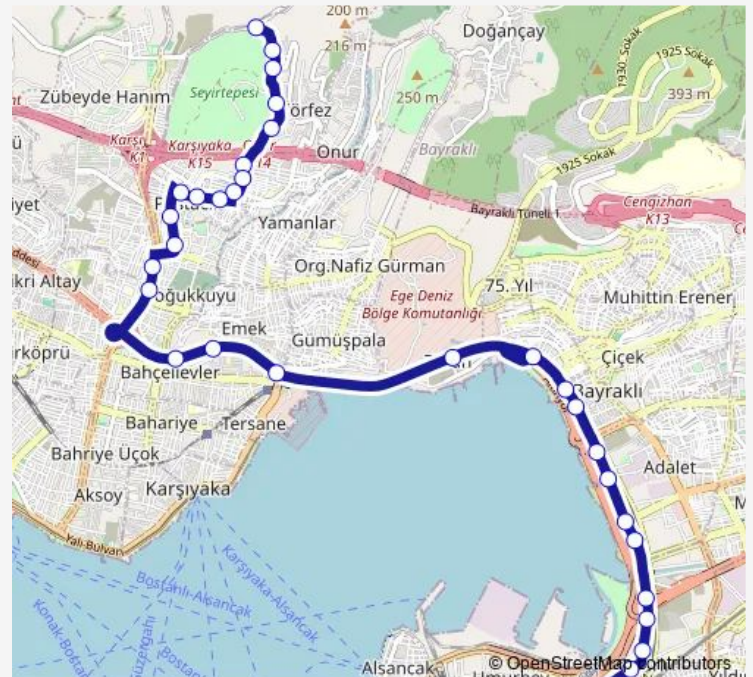

Turan

Bayraklı Çamlık

Bayraklı Park

Route schedule

Sancaklı Yolu Son Durak — Halkapınar 2

Monday 06:00-23:20

Tuesday 06:00-23:20

Wednesday 06:00-23:20

Thursday 06:00-23:20

Friday 06:00-23:20

Saturday 06:00-23:20

Sunday 06:00-23:35

Route info

Direction: Sancaklı Yolu Son Durak

Stops: 31

Trip Duration: 0 hour 41 min

Egem

Çınarlı Hastanesi

Altınyâğ

Halkapınar 2

Direction

Halkapınar 2 — Sancaklı Yolu Son Durak

28 stops

[Open route schedule](#)