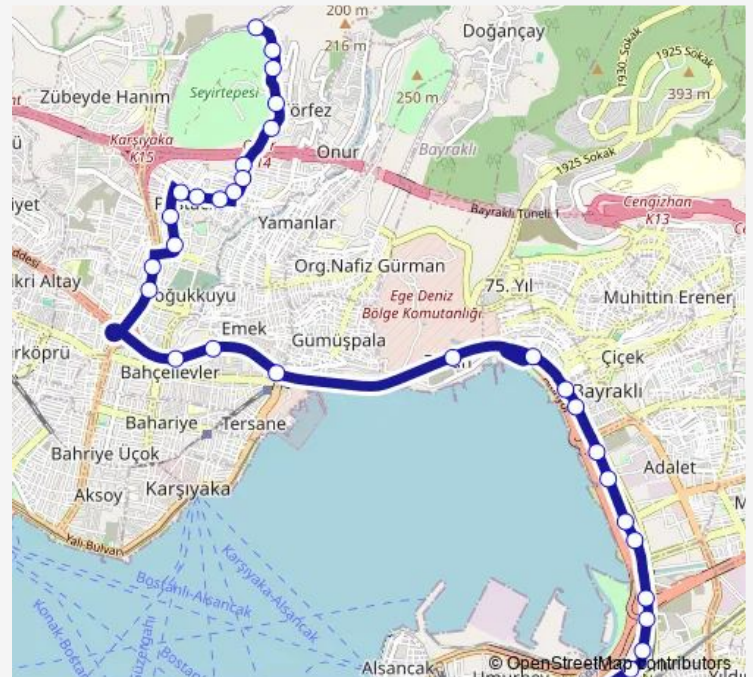

Turan

Bayraklı Çamlık

Bayraklı Park

Route schedule

Sancaklı Yolu Son Durak — Halkapınar 2

Monday 06:00-23:20

Tuesday 06:00-23:20

Wednesday 06:00-23:20

Thursday 06:00-23:20

Friday 06:00-23:20

Saturday 06:00-23:20

Sunday 06:00-23:35

Route info

Direction: Sancaklı Yolu Son Durak

Stops: 31

Trip Duration: 0 hour 41 min

Egem

Çınarlı Hastanesi

Altınyâğ

Halkapınar 2

Direction

Halkapınar 2 — Sancaklı Yolu Son Durak

28 stops

[Open route schedule](#)