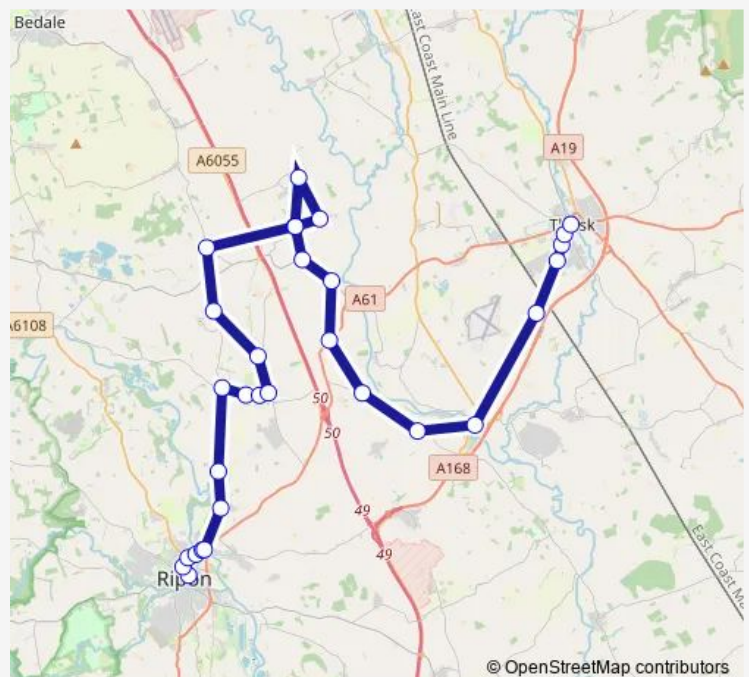

Thursday 13:30

Friday —

Saturday —

Sunday —

Route info

Direction: Bus Station Stand 2

Stops: 30

Trip Duration: 1 hour 9 min