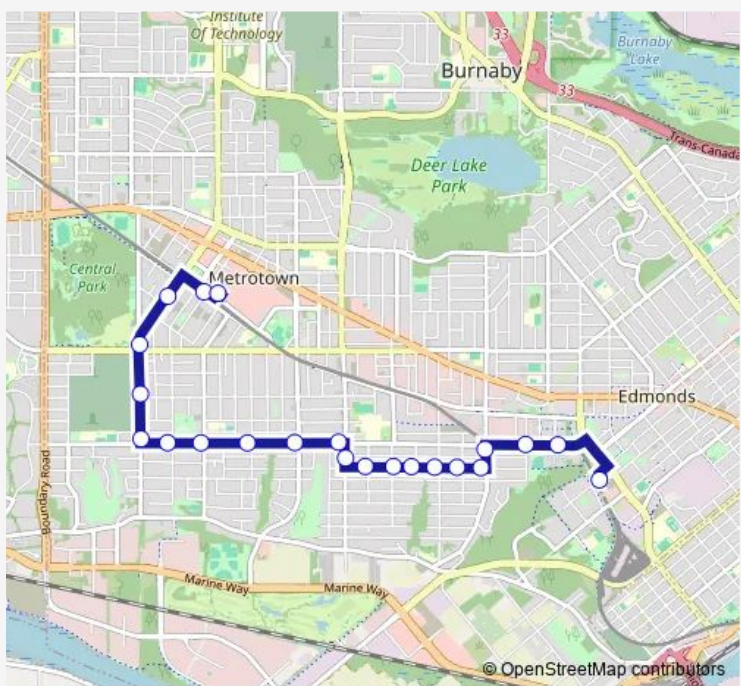

# Bus 147 Metrotown Station/Edmonds Station

[Go to website](#)

**Direction**  
 Edmonds Station @ Bay 7 — Metrotown Station @ Bay 1  
 22 stops  
[Open route schedule](#)

- Edmonds Station @ Bay 7
- Westbound Rumble St @ 6800 Block
- Westbound Rumble St @ Hedley Ave
- Southbound Gilley Ave @ Rumble St
- Westbound Clinton St @ Gilley Ave
- Westbound Clinton St @ Curragh Ave
- Westbound Clinton St @ Buller Ave
- Westbound Clinton St @ Plum Ave
- Westbound Clinton St @ Macpherson Ave
- Westbound Clinton St @ Roslyn Ave
- Northbound Royal Oak Ave @ Neville St
- Westbound Rumble St @ Royal Oak Ave
- Westbound Rumble St @ Nelson Ave
- Westbound Rumble St @ Gray Ave
- Westbound Rumble St @ Sussex Ave
- Westbound Rumble St @ McKay Ave
- Northbound Patterson Ave @ Rumble St
- Northbound Patterson Ave @ Victory St
- Northbound Willingdon Extension @ Imperial St
- Northbound Willingdon Ave @ Mayberry St
- Metrotown Station @ Bay 10

Route schedule  
 Edmonds Station @ Bay 7 — Metrotown Station @ Bay 1

Monday	05:50-23:50
Tuesday	05:50-23:50
Wednesday	05:50-23:50
Thursday	05:50-23:50
Friday	05:50-23:50
Saturday	08:20-22:20
Sunday	08:22-22:22

Route info  
 Direction: Edmonds Station @ Bay 7  
 Stops: 22  
 Trip Duration: 0 hour 15 min

147 — Metrotown Station/Edmonds Station **BusMaps**

## Direction

Metrotown Station @ Bay 8 — Edmonds Station @ Bay 7

22 stops

[Open route schedule](#)

Metrotown Station @ Bay 8

Southbound Willingdon Ave @ Maywood St

Southbound Patterson Ave @ Imperial St

Southbound Patterson Ave @ Victory St