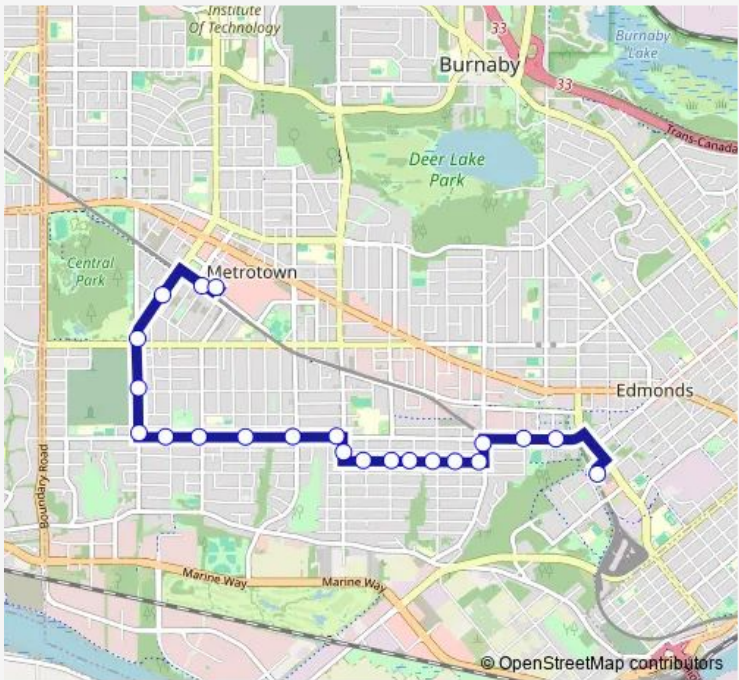

Bus 147 Metrotown Station/Edmonds Station

[Go to website](#)

Direction
 Edmonds Station @ Bay 7 — Metrotown Station @ Bay 1
 22 stops
[Open route schedule](#)

- Edmonds Station @ Bay 7
- Westbound Rumble St @ 6800 Block
- Westbound Rumble St @ Hedley Ave
- Southbound Gilley Ave @ Rumble St
- Westbound Clinton St @ Gilley Ave
- Westbound Clinton St @ Curragh Ave
- Westbound Clinton St @ Buller Ave
- Westbound Clinton St @ Plum Ave
- Westbound Clinton St @ Macpherson Ave
- Westbound Clinton St @ Roslyn Ave
- Northbound Royal Oak Ave @ Neville St
- Westbound Rumble St @ Royal Oak Ave
- Westbound Rumble St @ Nelson Ave
- Westbound Rumble St @ Gray Ave
- Westbound Rumble St @ Sussex Ave
- Westbound Rumble St @ McKay Ave
- Northbound Patterson Ave @ Rumble St
- Northbound Patterson Ave @ Victory St
- Northbound Willingdon Extension @ Imperial St
- Northbound Willingdon Ave @ Mayberry St
- Metrotown Station @ Bay 10

Route info
 Direction: Edmonds Station @ Bay 7
 Stops: 22
 Trip Duration: 0 hour 20 min

147 — Metrotown Station/Edmonds Station **BusMaps**

Direction

Metrotown Station @ Bay 8 — Edmonds Station @ Bay 7

22 stops

[Open route schedule](#)

Metrotown Station @ Bay 8

Southbound Willingdon Ave @ Maywood St

Southbound Patterson Ave @ Imperial St

Southbound Patterson Ave @ Victory St

Eastbound Rumble St @ Patterson Ave

Eastbound Rumble St @ Mckay Ave

Thursday 05:45-23:50

Friday 05:45-23:50

Saturday 07:50-22:20

Sunday 08:50-22:20

Route info

Direction: Metrotown Station @ Bay 8

Stops: 22

Trip Duration: 0 hour 15 min