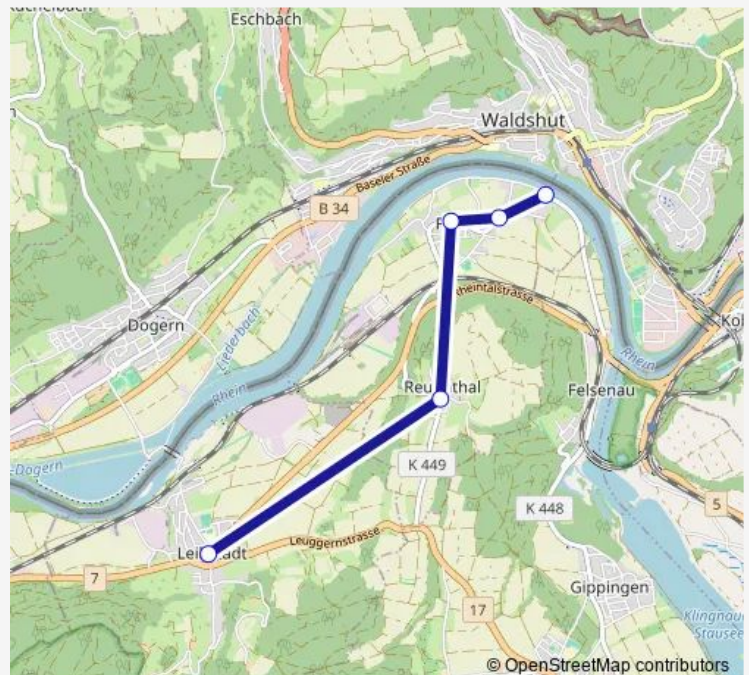

Thursday 06:40

Friday 06:40

Saturday —

Sunday —

Route info

Direction: Full, Fähre

Stops: 5

Trip Duration: 0 hour 10 min

■ 147 — B 147

Direction

Full, Fähre — Leibstadt, Milchhüsli

5 stops

[Open route schedule](#)

Full, Fähre

Full, Mitte

Full, Schulweg

Thursday 12:04-17:04

Friday 12:04-17:04

Saturday —

Sunday —

Route info

Direction: Leibstadt, Milchhüsli

Stops: 5

Trip Duration: 0 hour 10 min

Route schedule

Full, Mitte — Leibstadt, Milchhüsli

Monday	15:20
Tuesday	15:20
Wednesday	15:20
Thursday	15:20
Friday	15:20
Saturday	—
Sunday	—

Route info

Direction: Full, Mitte

Stops: 4

Trip Duration: 0 hour 9 min